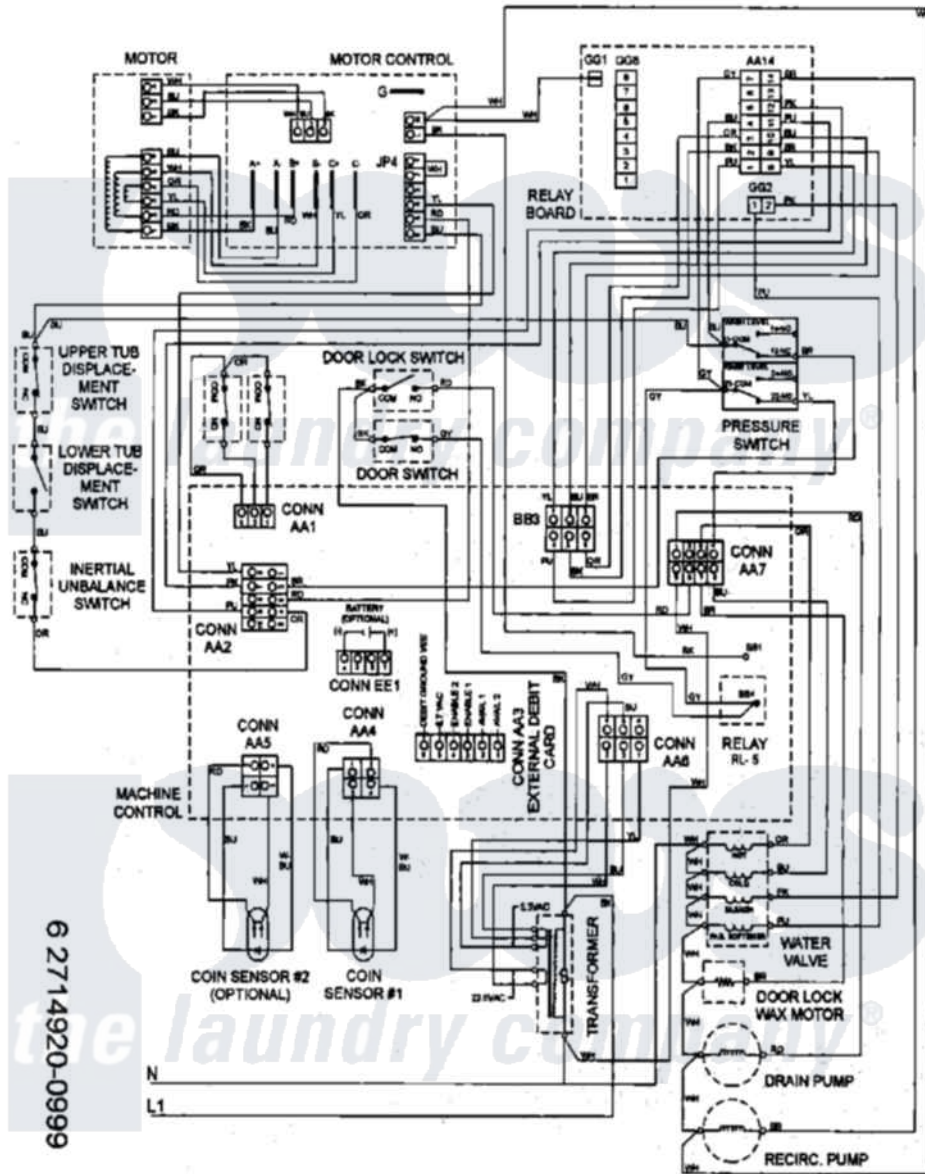

Maytag MAH20PDCXW 13 - WIRING INFORMATION

Maytag Residential Maytag MAH20PDCXW Washer Parts Parts Diagram 13 - WIRING INFORMATION
 Click on the part number to view part

Item	Original Part Number	Replaced By	Status	Part Description
001	NLA		Not Available	WIRING INFORMATION