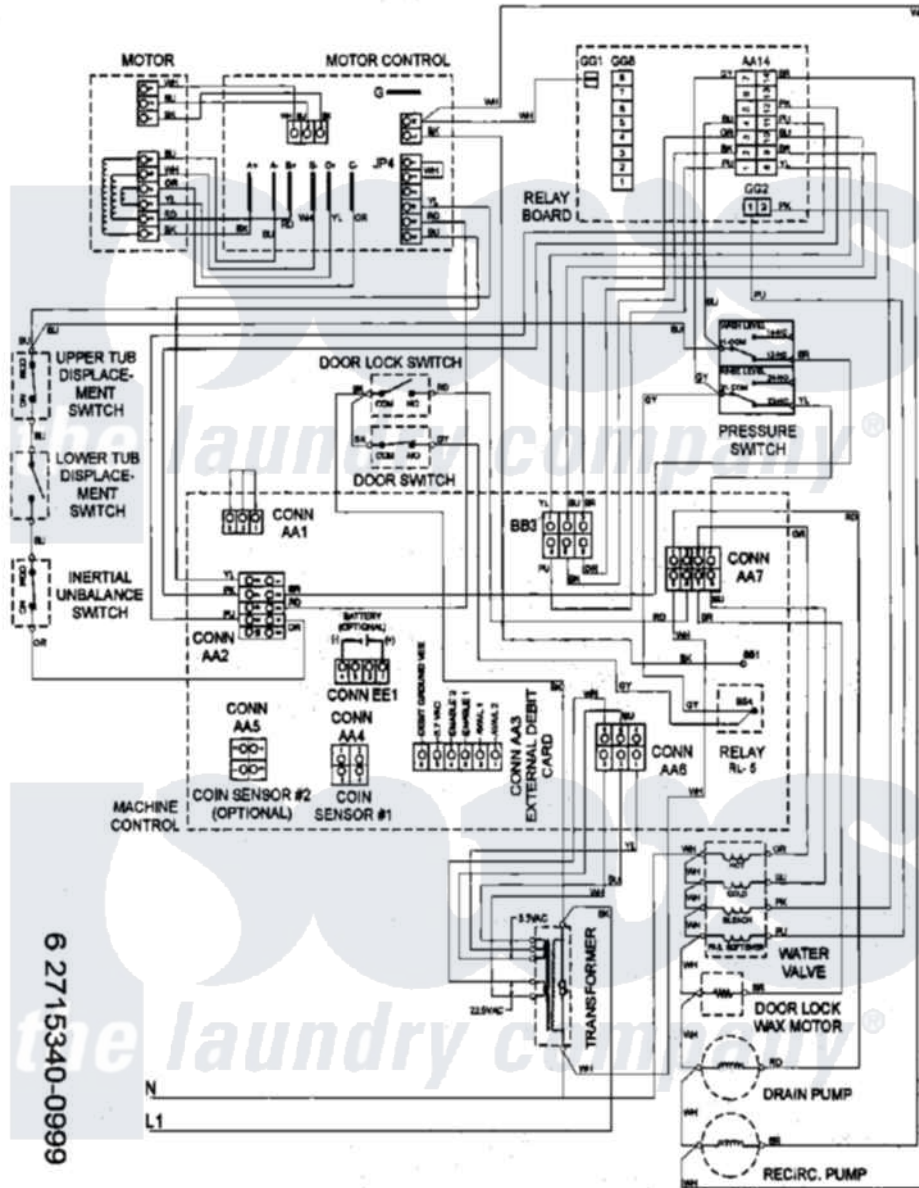

Maytag MAH20PRAWW 10 - WIRING INFORMATION

Maytag Residential Maytag MAH20PRAWW Washer Parts Parts Diagram 10 - WIRING INFORMATION
 Click on the part number to view part

Item	Original Part Number	Replaced By	Status	Part Description
001	NLA		Not Available	WIRING INFORMATION