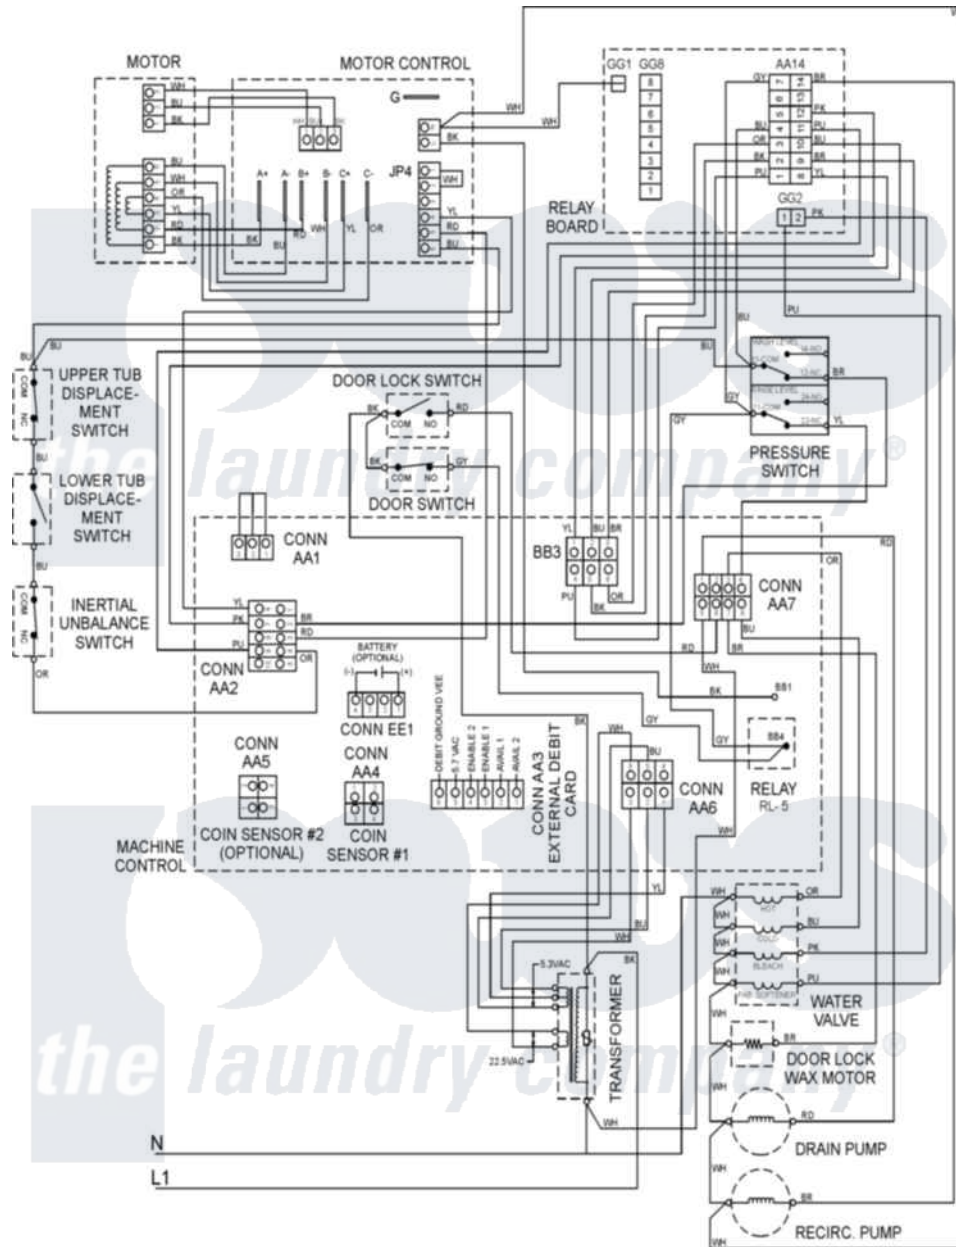

# Maytag MAH20PRDWW 10 - WIRING INFORMATION

Maytag Residential Maytag MAH20PRDWW Washer Parts Parts Diagram 10 - WIRING INFORMATION  
 Click on the part number to view part

Item	Original Part Number	Replaced By	Status	Part Description
001	NLA		Not Available	WIRING INFORMATION