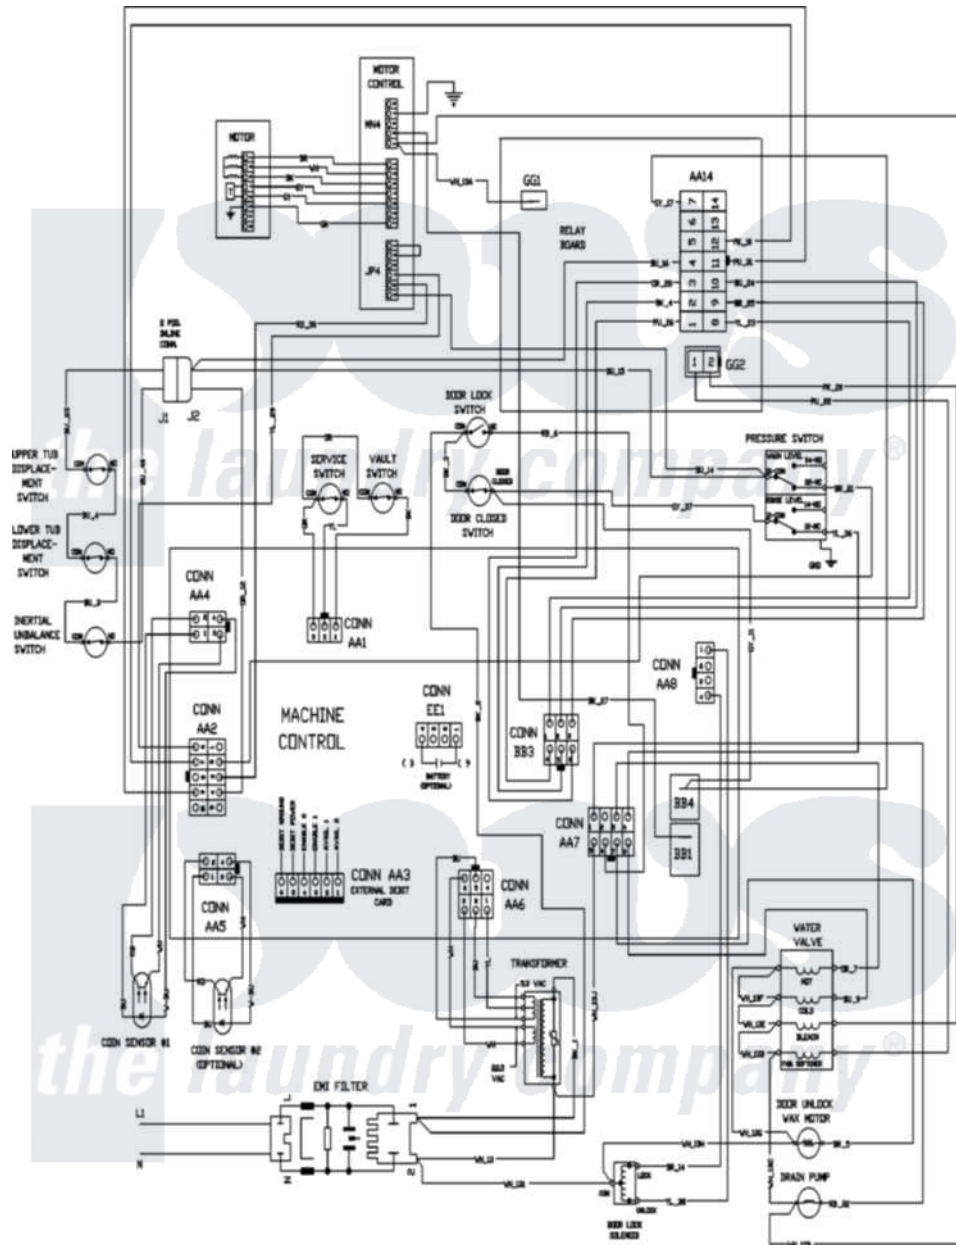

Maytag MAH21PDCXW 12 - WIRING INFORMATION(SER 31)

Maytag Residential Maytag MAH21PDCXW Washer Parts Parts Diagram 12 - WIRING INFORMATION(SER 31)
 Click on the part number to view part

Item	Original Part Number	Replaced By	Status	Part Description
001	NLA		Not Available	WIRING INFORMATION