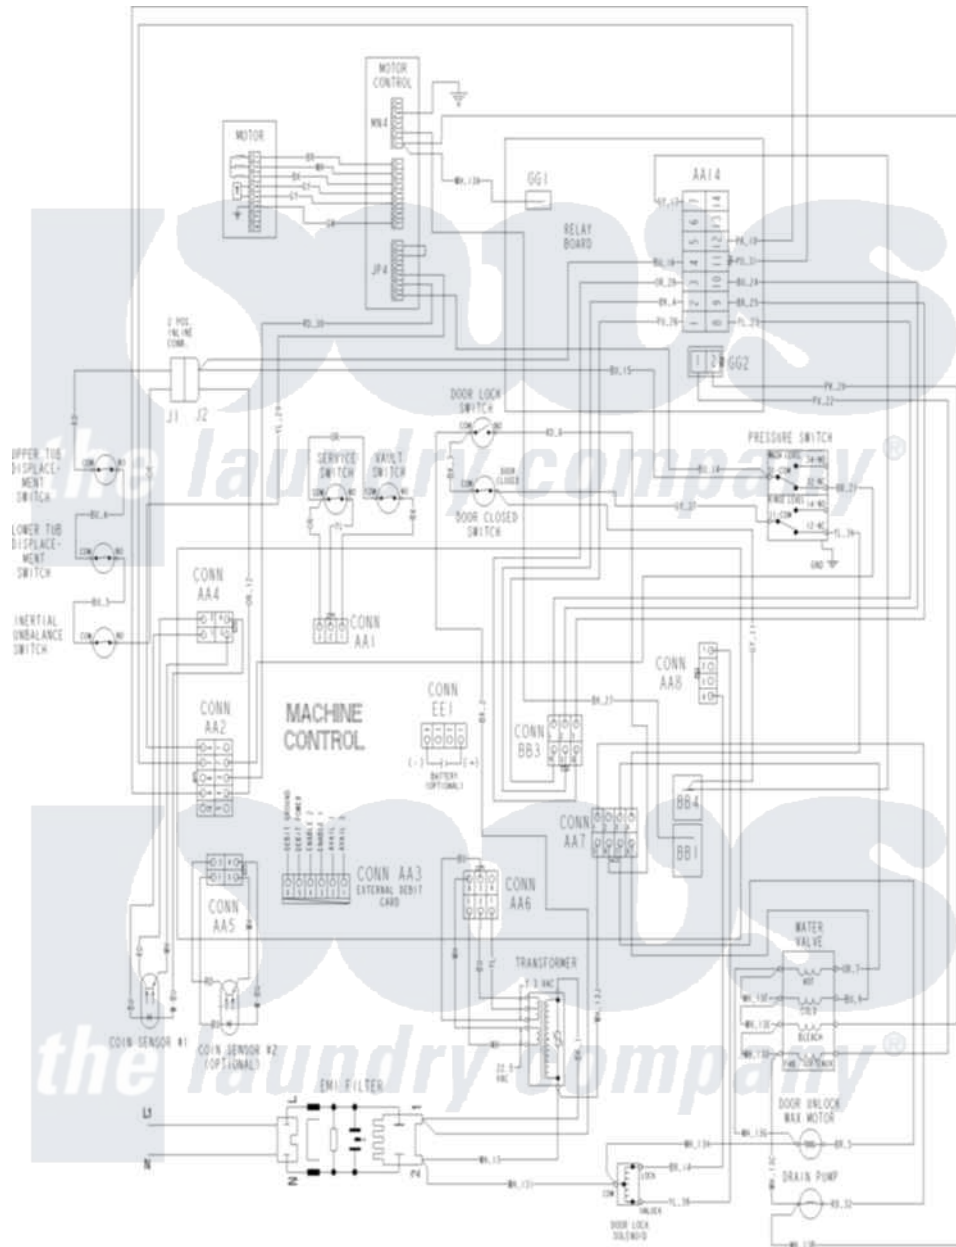

Maytag MAH21PDDXW 11 - WIRING INFORMATION SER-15

Maytag Residential Maytag MAH21PDDXW Washer Parts Parts Diagram 11 - WIRING INFORMATION SER-15  
 Click on the part number to view part

Item	Original Part Number	Replaced By	Status	Part Description
001	NLA		Not Available	WIRING INFORMATION