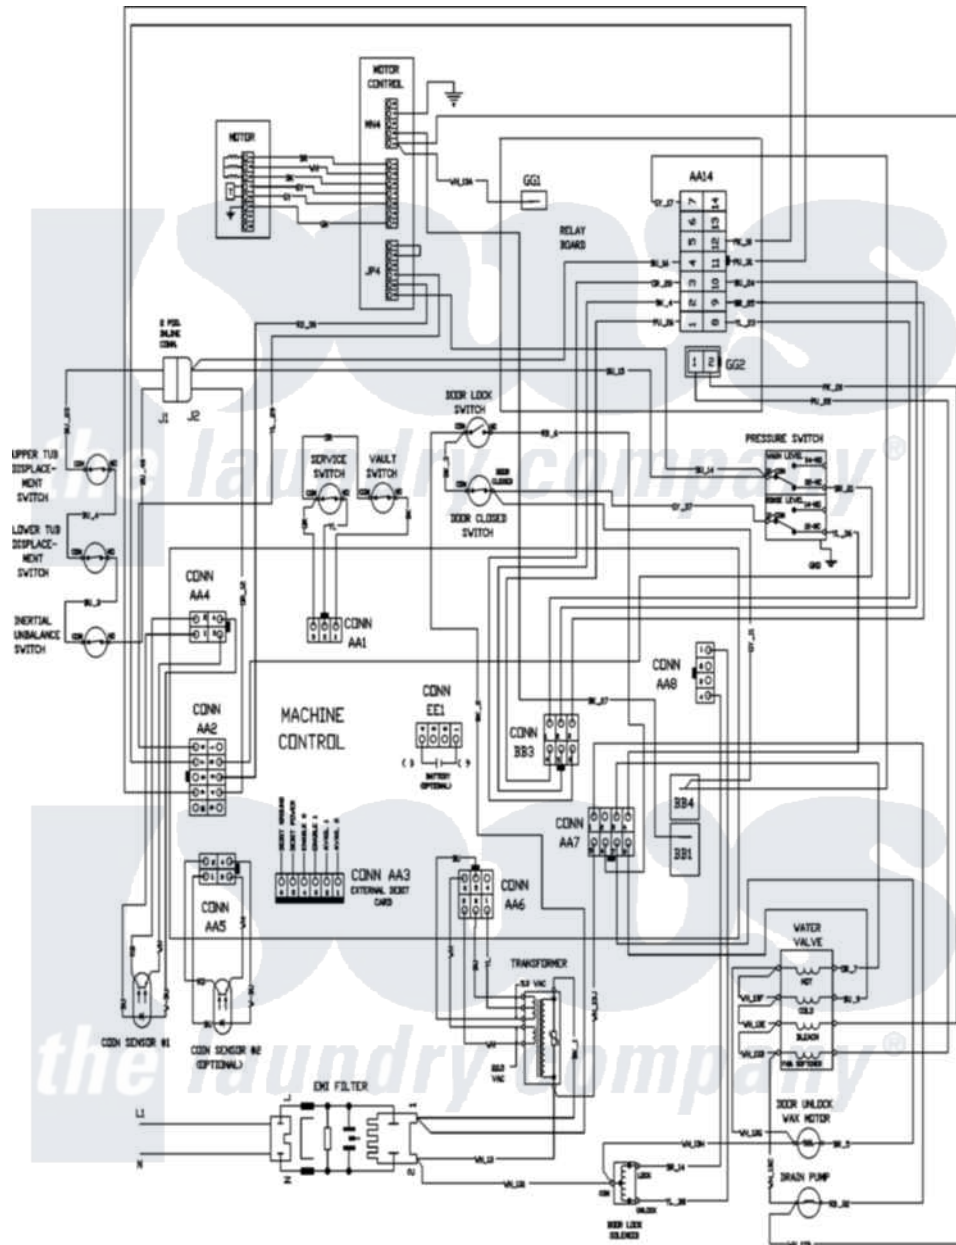

Maytag MAH21PSDWW 10 - WIRING INFORMATION

Maytag Residential Maytag MAH21PSDWW Washer Parts Parts Diagram 10 - WIRING INFORMATION
 Click on the part number to view part

Item	Original Part Number	Replaced By	Status	Part Description
001	NLA		Not Available	WIRING INFORMATION