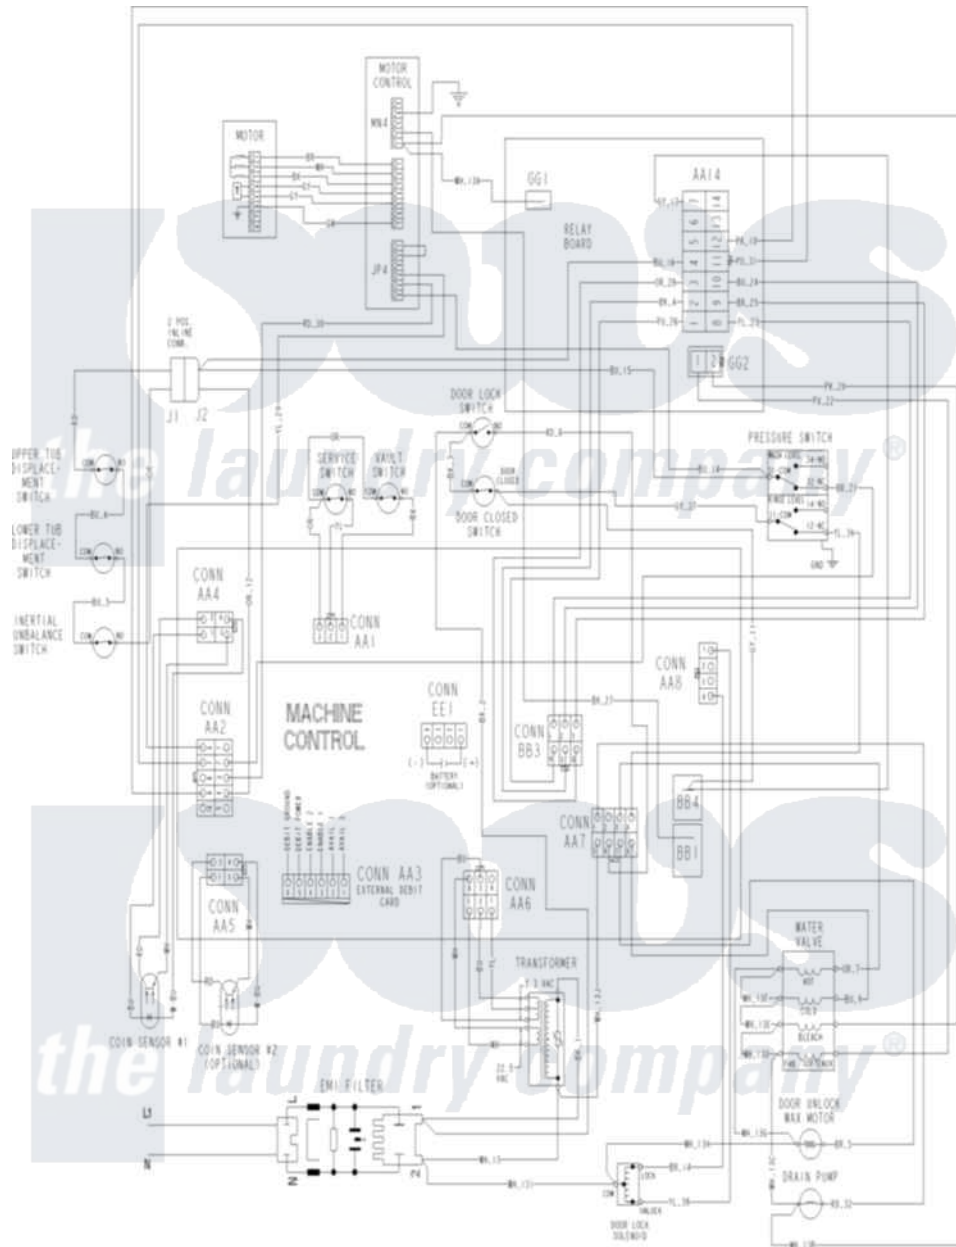

Maytag MAH21PSDWW 11 - WIRING INFORMATION SER-16

Maytag Residential Maytag MAH21PSDWW Washer Parts Parts Diagram 11 - WIRING INFORMATION SER-16
 Click on the part number to view part

Item	Original Part Number	Replaced By	Status	Part Description
001	NLA		Not Available	WIRING INFORMATION