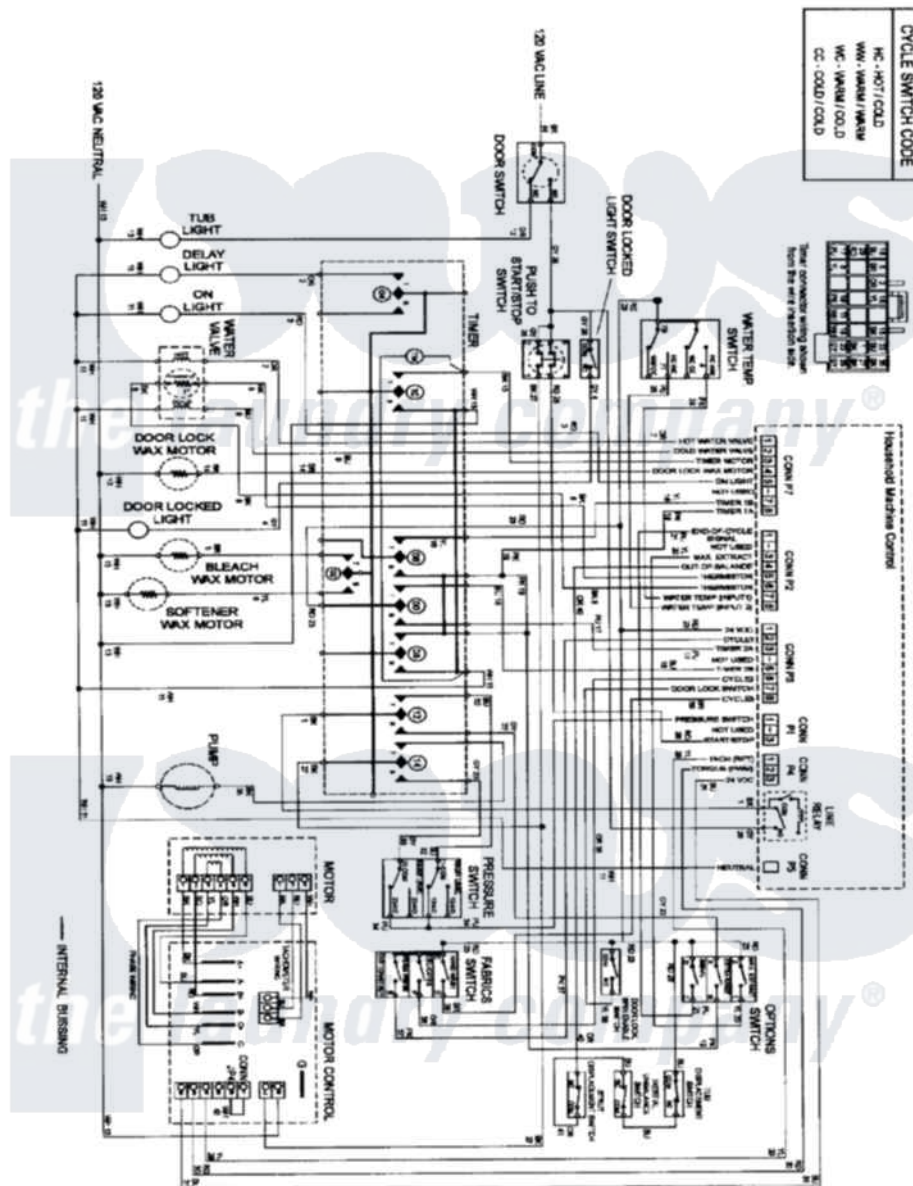

# Maytag MAH3000AWA 12 - WIRING INFORMATION

Maytag Residential Maytag MAH3000AWA Washer Parts Parts Diagram 12 - WIRING INFORMATION  
 Click on the part number to view part

| Item | Original Part Number | Replaced By | Status        | Part Description   |
|------|----------------------|-------------|---------------|--------------------|
| NI   | 15002402             |             | Not Available | WIRING INFORMATION |