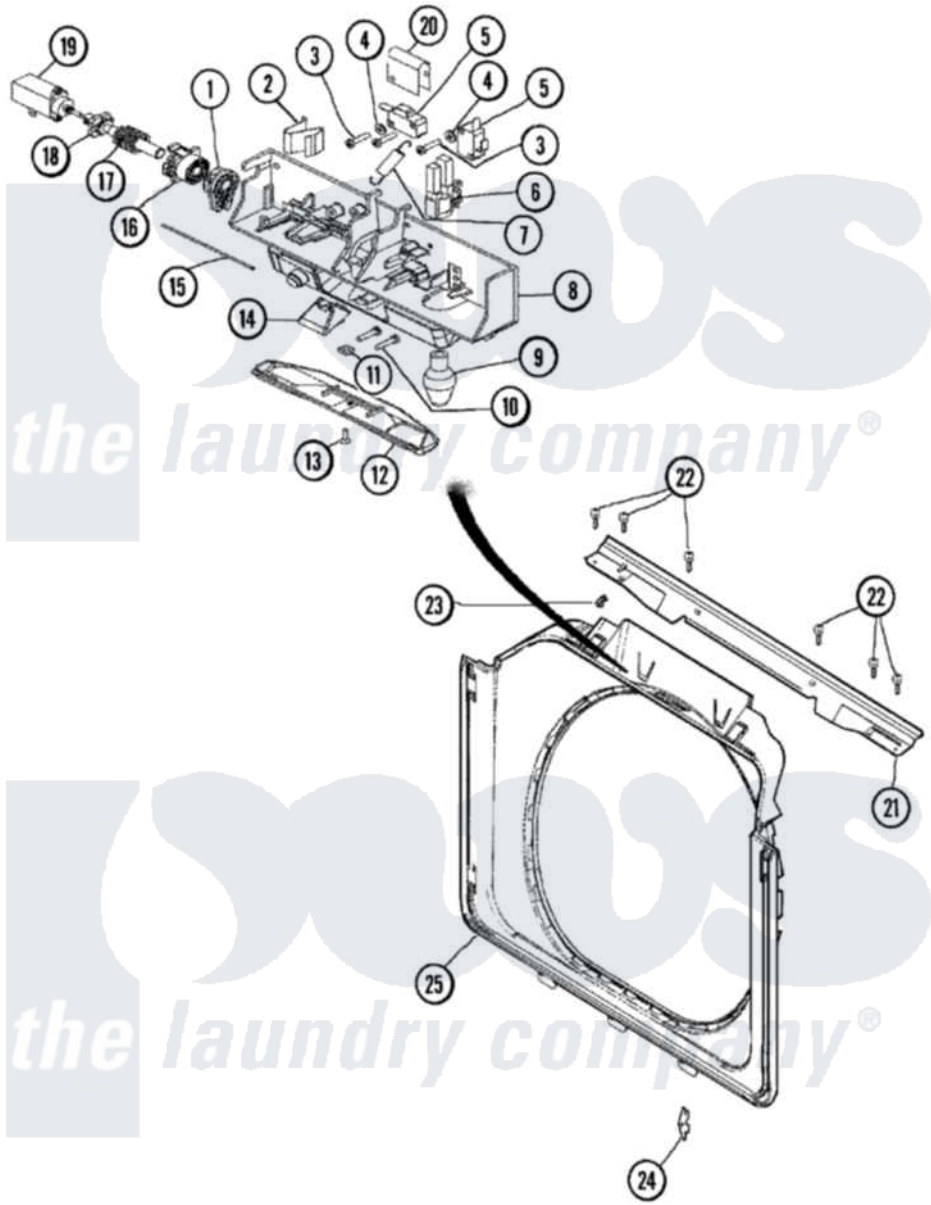

Maytag MAH4000BWQ 06 - DOOR SHROUD & LATCH ASSEMBLY

Maytag Residential Maytag MAH4000BWQ Washer Parts Parts Diagram 06 - DOOR SHROUD & LATCH ASSEMBLY
 Click on the part number to view part

Item	Original Part Number	Replaced By	Status	Part Description
1	22003716			Rotating Gear, Latch
2	22003717			Spring, Latch
3	22001352			Screw, Check Switch
4	22002165			Washer, Door Lock Switch
5	22002162			Switch, Door Lock Spin Enable
6	22002433			Bulb Holder Assembly
7	22002158			Spring, Gear Return
8	22003067			Switch Holder Assembly
9	22002263			Lamp
10	22003719			Screw, Latch
11	22003720			Nut, Latch
12	22002434			Cover, Bulb
13	22002435	241877		Screw
14	22003055			Ramp, Door Hoop
15	22002164			Cable, Door
16	22003715			Sliding Gear, Latch

17	22003721		Spring, Axle / Latch
18	22003718		Axle, Latch
19	22002119		Motor, Wax
20	22004256		Shield
21	22002015		Support, Door Lock
22	22001995		Screw Note: Screw, Tumbler Front And Shroud
23	22002014		Clip, Harness To Support
24	22002612	12002113	Hinge Cove
"	33001787		Screw, Hinge Note: Screw, Hinge Hole Cover
"	33002349		Cover, Hinge Hole
25	22002665		Shroud ---NA