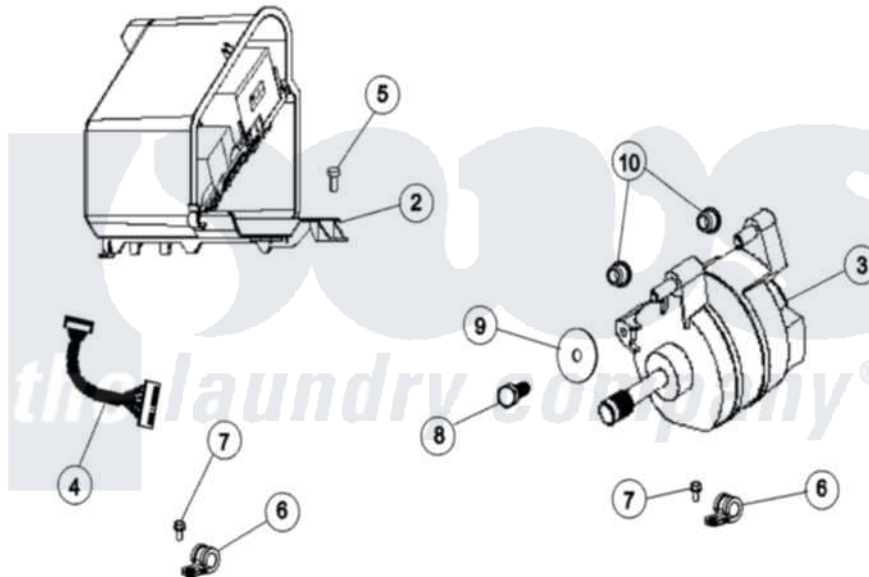

# Maytag MAH4000BWQ 07 - MOTOR & MOTOR CONTROL

1 USE FOR ITEM 2 PRIOR TO SERIES 26

ITEM 1 - KIT CONTAINS:

Maytag Residential Maytag MAH4000BWQ Washer Parts Parts Diagram 07 - MOTOR & MOTOR CONTROL  
 Click on the part number to view part

Item	Original Part Number	Replaced By	Status	Part Description
1	<a href="#">12002039</a>			Neptune Motor Conversion Kit
2	<a href="#">12002039</a>			Neptune Motor Conversion Kit
"	<a href="#">22004046</a>			Control Assembly, Motor
3	<a href="#">22003856</a>			Motor, Variable Speed
"	22003442	<a href="#">12002039</a>		Neptune Motor Conversion Kit
4	22004047	<a href="#">22004212</a>		Motor Harness
"	<a href="#">22002471</a>			Wire Harness, Motor Control
5	212276	<a href="#">W10116760</a>		Screw
6	22002173	<a href="#">22002014</a>		Clip, Harness To Support
7	Y310632	<a href="#">1163839</a>		Screw
8	<a href="#">22003686</a>			Bolt, Motor
9	22002086	<a href="#">22002320</a>		Washer, Belt Tension Bolt
10	22002082	<a href="#">22003329</a>		Isolator, Motor