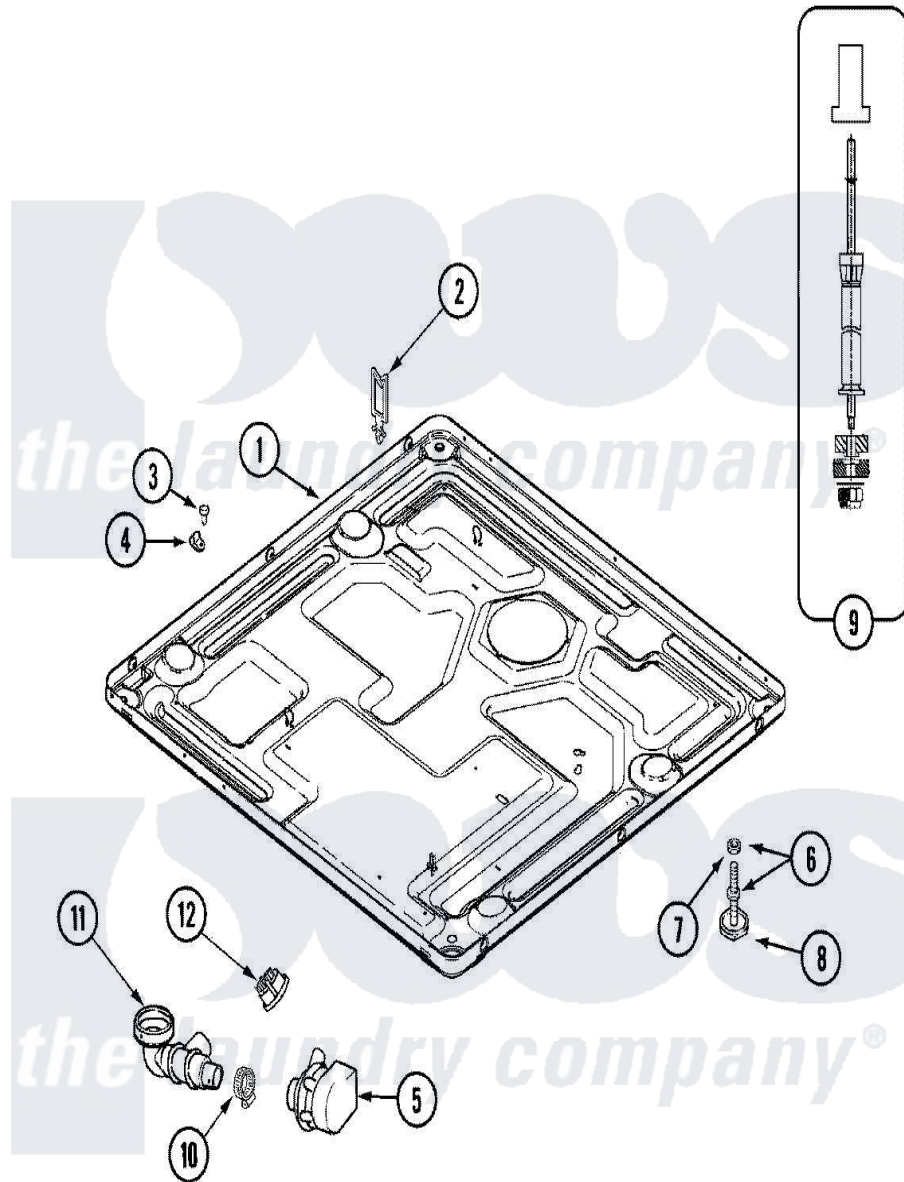

Maytag MAH4000BWW 01 - BASE

Maytag [Residential Maytag MAH4000BWW Washer Parts](#) Parts Diagram 01 - BASE
 Click on the part number to view part

Item	Original Part Number	Replaced By	Status	Part Description
1	22003605			Base Weld Assembly
2	315471	22003298		Retainer, Wire
3	212276	W10116760		Screw
4	22002014			Clip, Harness To Support
5	25001012			Pump Isolator Bracket
"	22003244	25001052		Pump Assembly
6	22001915	22003544		Adjustable Leg W/Foot And Nut
7	Y052740	62739		Nut, Lock
8	210684			Foot, Adjustable Leg
9	22001988			Strut Assembly-Rear
10	202515	596669		Clamp, Manifold
11	22003262			Hose, Tub To Pump Outlet
12	22003727			Pressure Switch, Pump Mounted
"	22003265		Not Available	BAG, PLASTIC W/DRAWSTRING