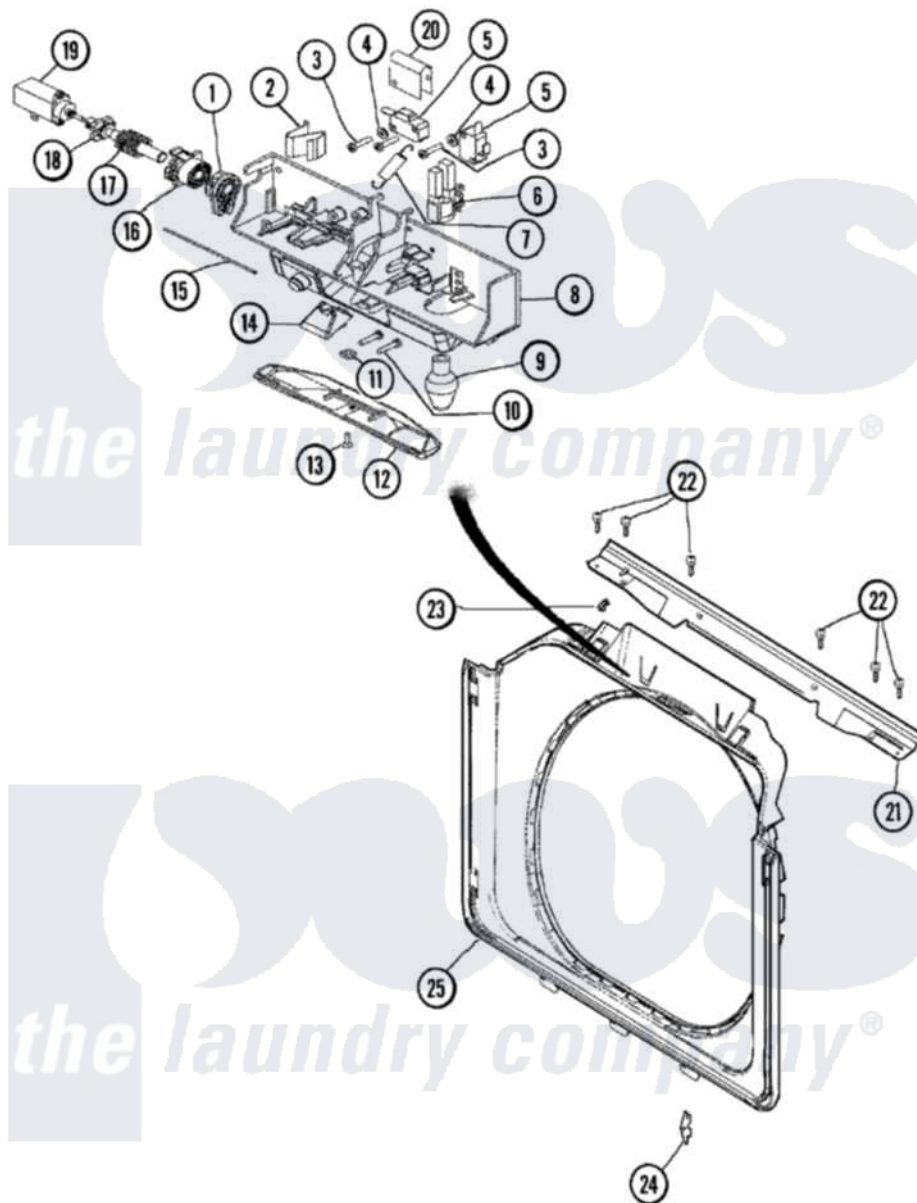

# Maytag MAH4000BWW 06 - DOOR SHROUD & LATCH ASSEMBLY

Maytag Residential Maytag MAH4000BWW Washer Parts Parts Diagram 06 - DOOR SHROUD & LATCH ASSEMBLY  
 Click on the part number to view part

Item	Original Part Number	Replaced By	Status	Part Description
1	<a href="#">22003716</a>			Rotating Gear, Latch
2	<a href="#">22003717</a>			Spring, Latch
3	<a href="#">22001352</a>			Screw, Check Switch
4	<a href="#">22002165</a>			Washer, Door Lock Switch
5	<a href="#">22002162</a>			Switch, Door Lock Spin Enable
6	<a href="#">22002433</a>			Bulb Holder Assembly
7	<a href="#">22002158</a>			Spring, Gear Return
8	<a href="#">22003067</a>			Switch Holder Assembly
9	<a href="#">22002263</a>			Lamp
10	<a href="#">22003719</a>			Screw, Latch
11	<a href="#">22003720</a>			Nut, Latch
12	<a href="#">22002434</a>			Cover, Bulb
13	22002435	<a href="#">241877</a>		Screw
14	<a href="#">22003055</a>			Ramp, Door Hoop
15	<a href="#">22002164</a>			Cable, Door
16	<a href="#">22003715</a>			Sliding Gear, Latch

17	<a href="#">22003721</a>		Spring, Axle / Latch
18	<a href="#">22003718</a>		Axle, Latch
19	<a href="#">22002119</a>		Motor, Wax
20	<a href="#">22004256</a>		Shield
21	<a href="#">22002015</a>		Support, Door Lock
22	<a href="#">22001995</a>		Screw Note: Screw, Tumbler Front And Shroud
23	<a href="#">22002014</a>		Clip, Harness To Support
24	<a href="#">33001787</a>		Screw, Hinge Note: Screw, Hinge Hole Cover
"	22002095	<a href="#">12001994</a>	Cover
25	<a href="#">22002234</a>		Shroud And Dispenser Hose