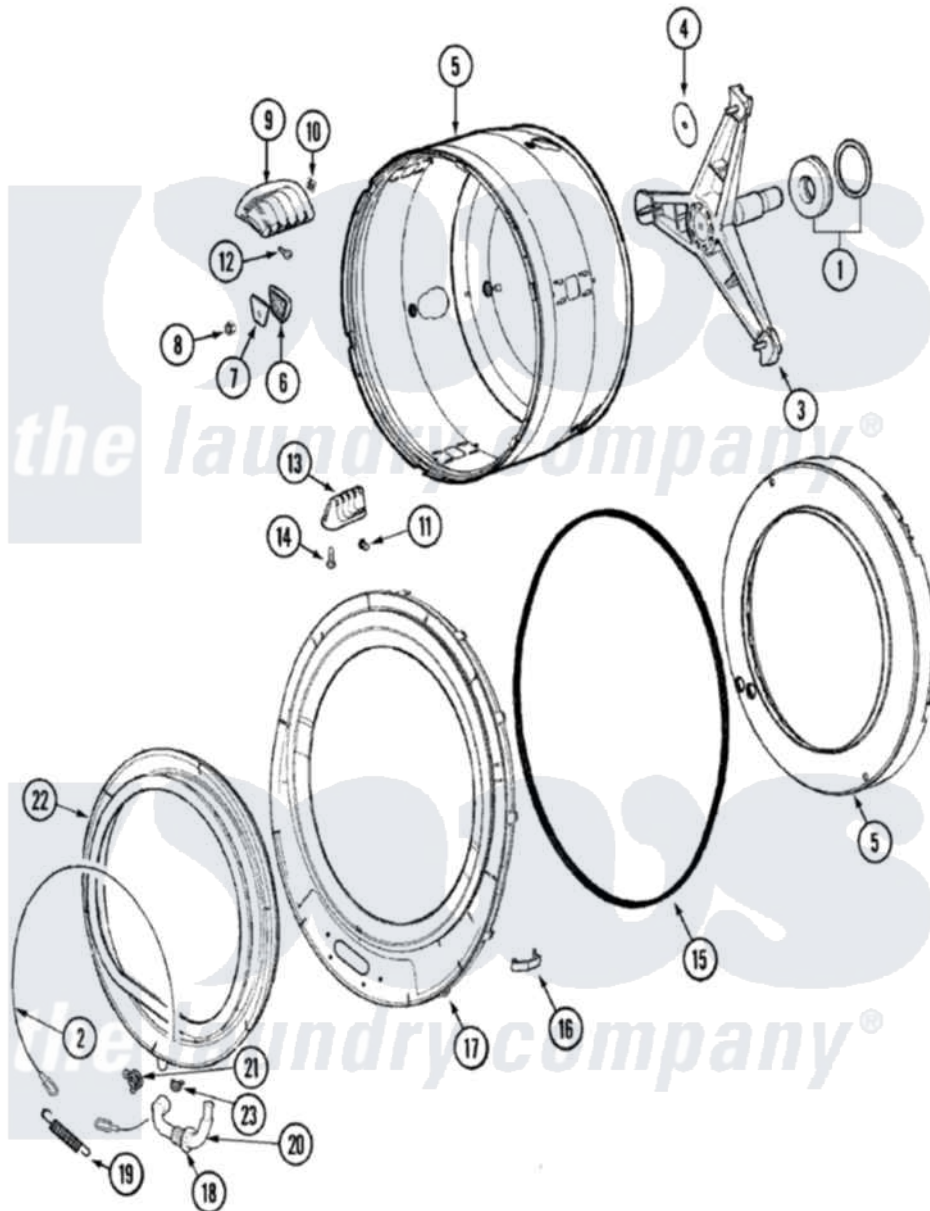

Maytag MAH4000BWW 09 - SPINNER ASSEMBLY & OUTER TUB COVER

Maytag Residential Maytag MAH4000BWW Washer Parts Parts Diagram 09 - SPINNER ASSEMBLY & OUTER TUB COVER

Click on the part number to view part

Item	Original Part Number	Replaced By	Status	Part Description
1	12002022			Lip Seal Kit
"	12001478	12002022		Lip Seal Kit
2	22002105	22002327		Wire, Boot Clamp
3	22002123			Tube, Molykote
"	22004108			O Ring
"	22004081	W10181639		Support
"	22002897	W10181639		Support
4	22002023			Washer, Plastic
5	22004080	22004465		Outer Tub Assembly, As Pack
"	22003413	22004465		Outer Tub Assembly, As Pack
6	22002021	22002482		Washer, Profile
7	22002020			Washer, Spinner Support
8	22002122	2207454		Nut, Hex
9	22001985			Baffle, Drip
10	22002009			Grommet, Baffle
11	22001999			Grommet, Baffle

12	22002325	22003556	Screw, Baffle
13	22001986		Baffle, Drip
14	22002059		Screw, Baffle
15	22002077		Seal, Tub Cover
16	22002050		Clip, Tub To Cover
17	22004264	22004254	Cover, Tub W/Sealandcaps Aspk
"	22003212		Cover, Tub --W
18	22003074		Guard, Hose
19	22002099		Spring, Tub
20	22003071	22004477	Drain Hose, Door Boot
21	22003072		CLAMP, HOSE DOUBLE WIRE
22	22003070	12002533	Boot Kit
23	22003073	596669	Clamp, Manifold