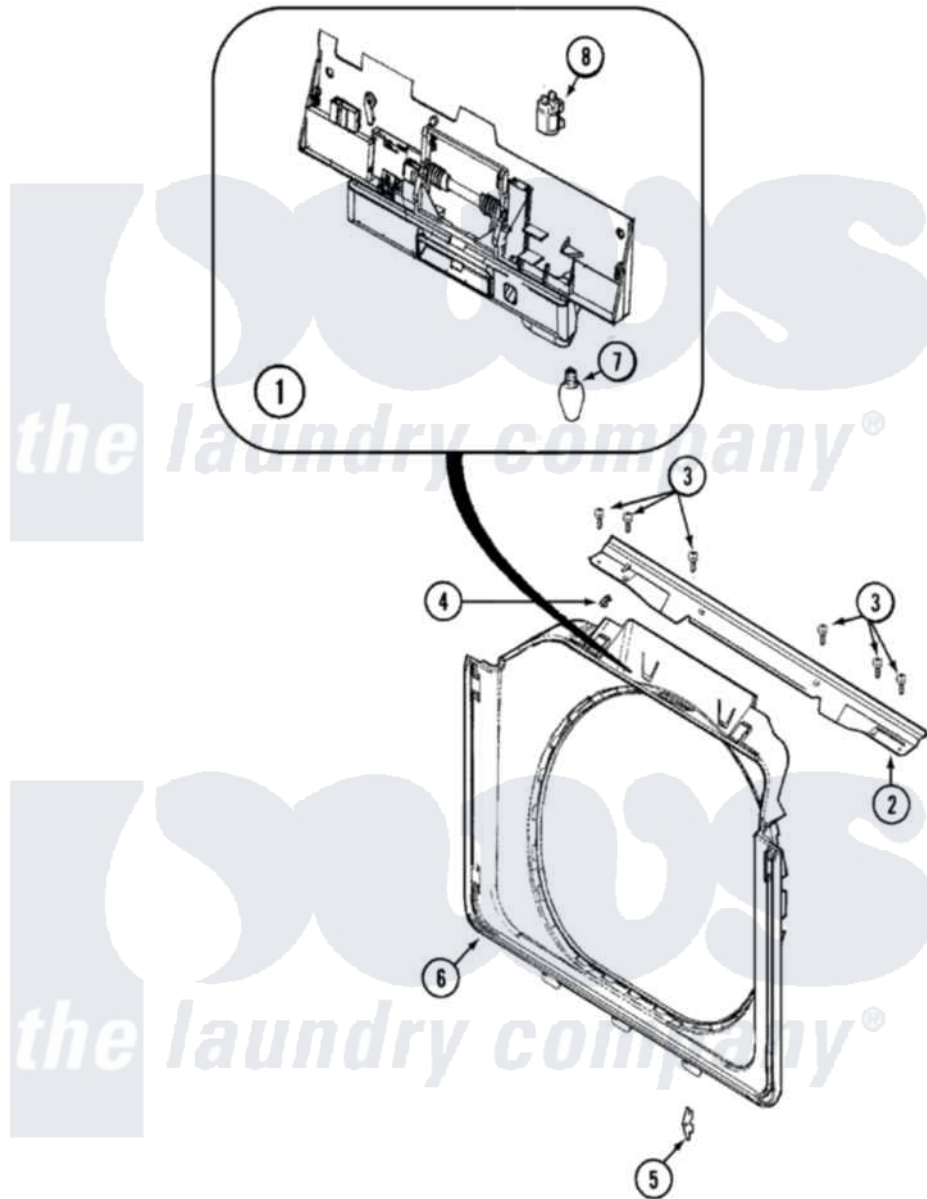

Maytag MAH5500BWW 06 - DOOR SHROUD & DOOR LATCH ASSEMBLY

Maytag Residential Maytag MAH5500BWW Washer Parts Parts Diagram 06 - DOOR SHROUD & DOOR LATCH ASSEMBLY

[Click on the part number to view part](#)

| Item | Original Part Number | Replaced By | Status | Part Description |
|------|--------------------------|--------------------------|--------|---|
| 1 | 22004435 | | | Latch, Assembly Door Emz |
| " | 22003593 | | | Assembly, Door Latch |
| 2 | 22002015 | | | Support, Door Lock |
| 3 | 22001995 | | | Screw Note: Screw, Tumbler Front And Shroud |
| 4 | 22002014 | | | Clip, Harness To Support |
| 5 | 33001787 | | | Screw, Hinge Note: Screw, Hinge Hole Cover |
| " | 33001764 | | | Cover, Hinge Hole |
| " | 33001764 | | | Cover, Hinge Hole |
| " | 22002095 | 12001994 | | Cover |
| 6 | 22002234 | | | Shroud And Dispenser Hose |
| 7 | 22002263 | | | Lamp |
| 8 | 22002433 | | | Bulb Holder Assembly |