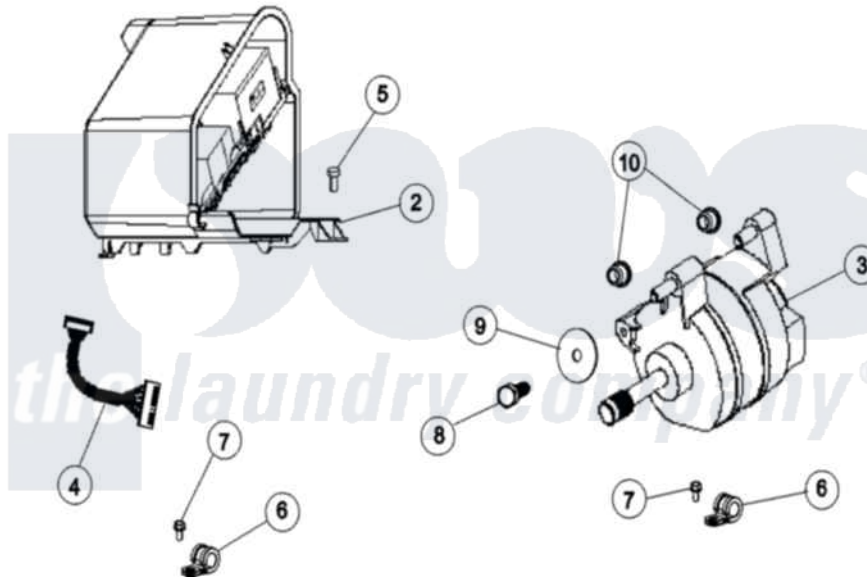

Maytag MAH5500BWW 07 - MOTOR & MOTOR SUPPORT

1 USE FOR ITEM 2 PRIOR TO SERIES 88

ITEM 1 - KIT CONTAINS:

Maytag [Residential Maytag MAH5500BWW Washer Parts](#) Parts Diagram 07 - MOTOR & MOTOR SUPPORT
 Click on the part number to view part

Item	Original Part Number	Replaced By	Status	Part Description
1	12002039			Neptune Motor Conversion Kit
2	22001995			Screw Note: Screw, Tumbler Front And Shroud
"	22004473			Motor Control Assembly
"	22004473			Motor Control Assembly
"	22004473			Motor Control Assembly
"	12002039			Neptune Motor Conversion Kit
"	22001995			Screw Note: Screw, Tumbler Front And Shroud
"	22001995			Screw Note: Screw, Tumbler Front And Shroud
"	22004046			Control Assembly, Motor
3	22003856			Motor, Variable Speed
"	22003442	12002039		Neptune Motor Conversion Kit
4	22003855	22004212		Motor Harness
"	2205140	22004499		Harness, Wire
"	22004047	22004212		Motor Harness