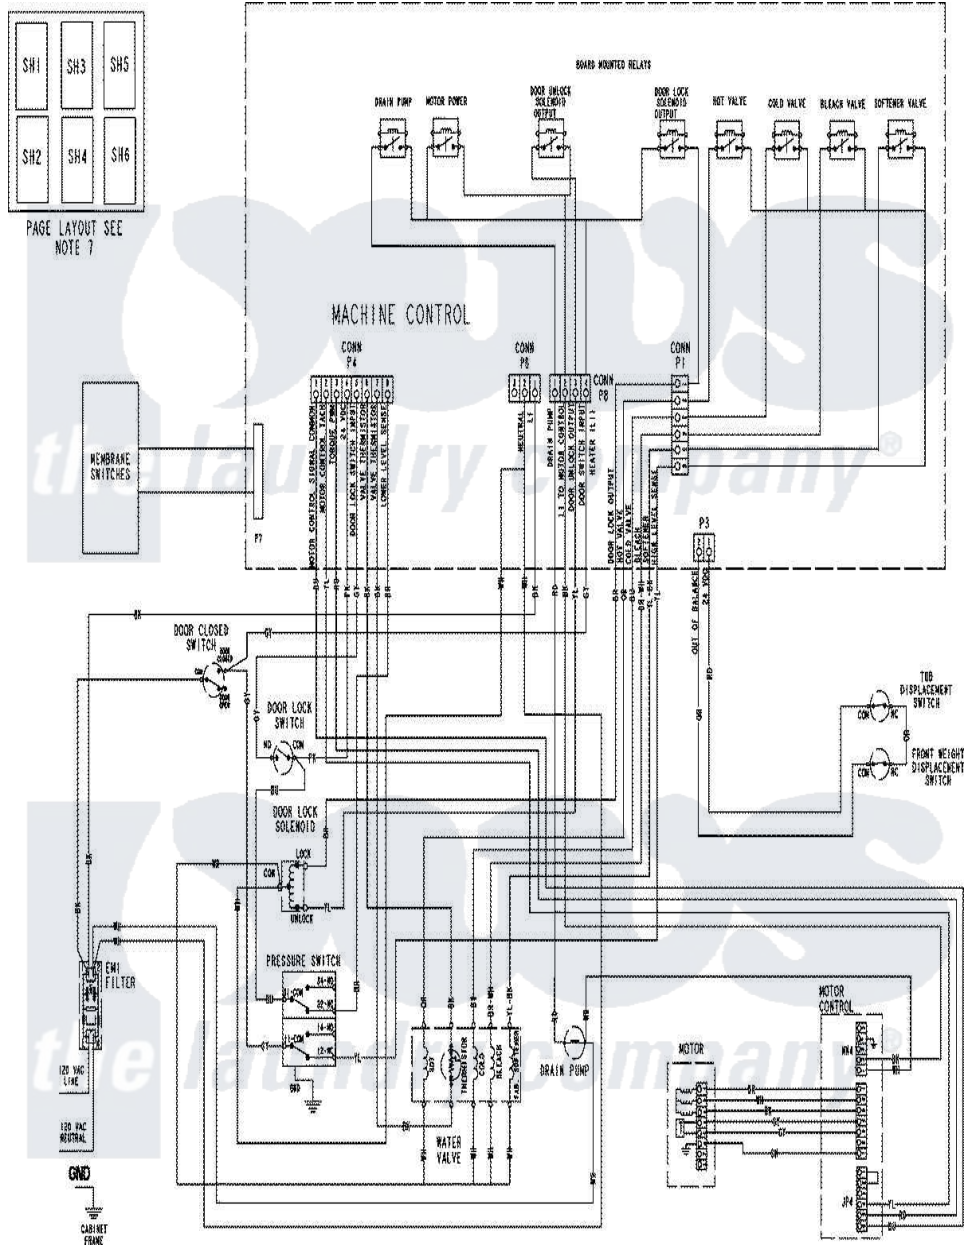

Maytag MAH5500BWW 13 - WIRING INFORMATION

Maytag [Residential Maytag MAH5500BWW Washer Parts](#) Parts Diagram 13 - WIRING INFORMATION
 Click on the part number to view part

Item	Original Part Number	Replaced By	Status	Part Description
NI	15003674		Not Available	WIRING INFORMATION