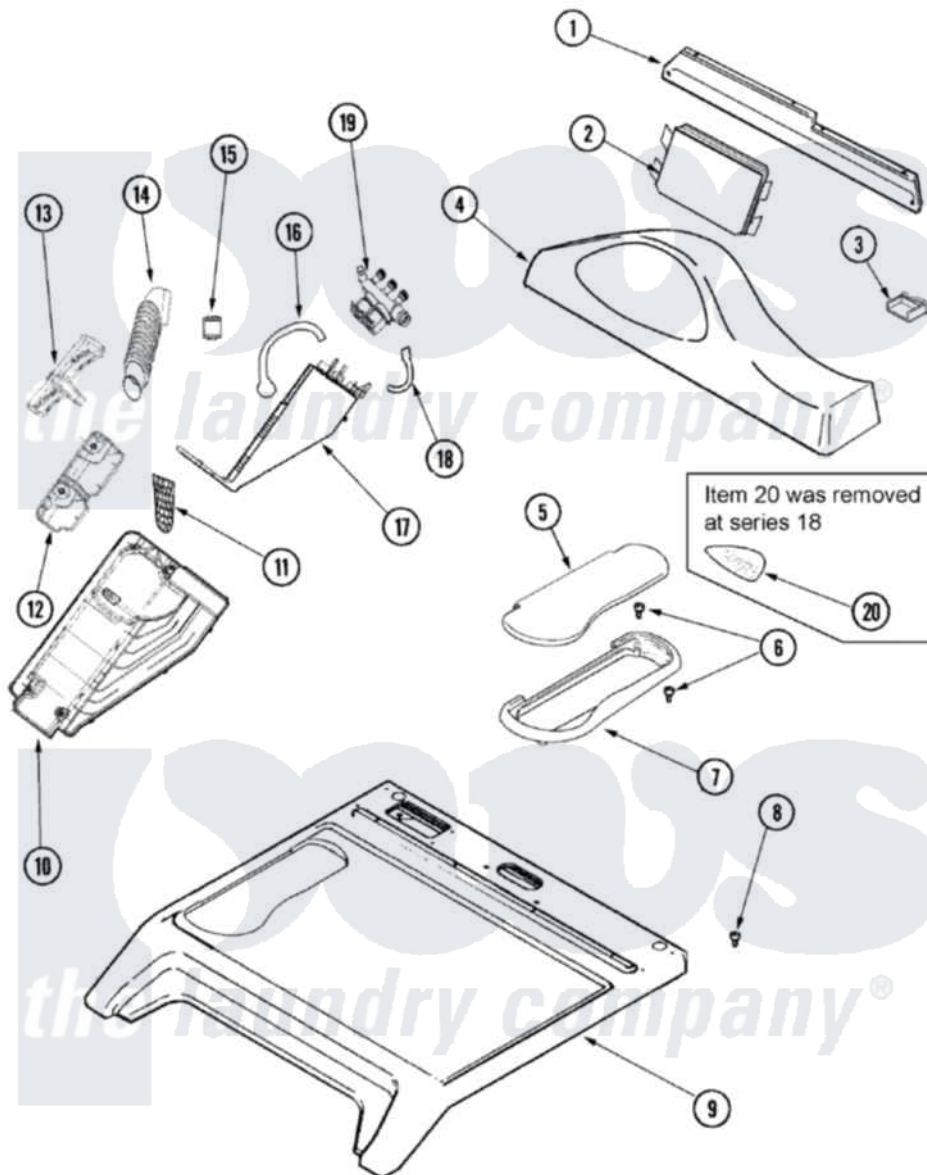

Maytag MAH55FLBWQ 04 - CONTROL PANEL

Maytag [Residential Maytag MAH55FLBWQ Washer Parts](#) Parts Diagram 04 - CONTROL PANEL
 Click on the part number to view part

Item	Original Part Number	Replaced By	Status	Part Description
1	22003581			Back, Console Panel
2	22004488			Control Board
"	22003880	22004299		Control Board
"	22002061	910187		Screw
"	22004316	22004299		Control Board
"	22004446	22004488		Control Board
"	22004482	22004488		Control Board
"	22004488			Control Board
3	22003323			Cover, Console Plug
4	22004439			Led Console Assembly-BSQ - As Pack
"	22004214		Not Available	FACIA CONSOLE/MEM PAD ASPK BSQ
5	22003278	22004427		Dispenser
6	22003681	22003263		Screw, Sump Cap
7	22003277			Bezel, Dispenser
8	912365	3370225		Screw

9	22004181		Cover, Top
10	22003844		Dispenser Bottom
11	22003321		Grid, Dispenser
12	22003848		Siphon Cup
13	22003849		Siphon Cap
14	22003627	616099	Clamp
"	22002083		Hose, Injector
15	12001929		Valve Seal Kit
16	205161	489503	Clamp
"	22003833		Hose, Tub Shower
17	22003845		Dispenser Cover
18	205161	489503	Clamp
"	22003832		Fill Hose, Dispenser
19	22002436		Screw, Water Valve Bracket
"	22003846	12001930	Dispenser Valve Assembly Kit
20	22003807		Medallion, Console
21	22003854	22003858	EMI Suppression Filter, 16a