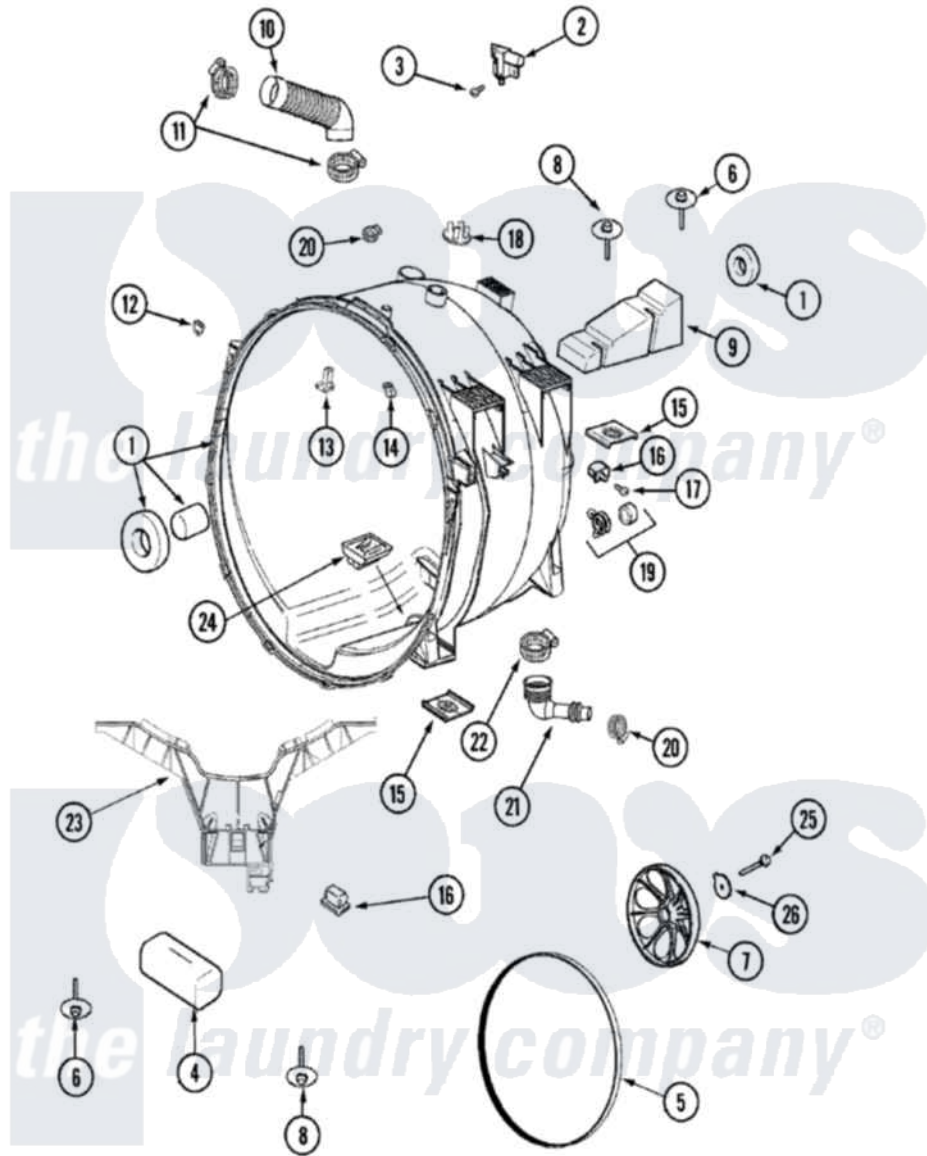

Maytag MAH55FLBWQ 06 - OUTER TUB

Maytag [Residential Maytag MAH55FLBWQ Washer Parts](#) Parts Diagram 06 - OUTER TUB
 Click on the part number to view part

| Item | Original Part Number | Replaced By | Status | Part Description |
|------|--------------------------|--------------------------|--------|------------------------------|
| 1 | 22004465 | | | Outer Tub Assembly, As Pack |
| " | 22004080 | 22004465 | | Outer Tub Assembly, As Pack |
| 2 | 22004051 | 22004093 | | Unbalance |
| " | 22003302 | | | Switch, Internal Unbalance |
| 3 | 22002061 | 910187 | | Screw |
| " | 22002300 | 9740848 | | Screw, Mixing Valve Mounting |
| 4 | 22003827 | | | Cushion |
| 5 | 12001435 | 12001788 | | Kit, Belt And Isolator--W |
| 6 | 33002973 | | | Screw, No.9-15 X 1.00 Hx WS |
| " | 22003828 | 33002973 | | Screw, No.9-15 X 1.00 Hx WS |
| 7 | 22001998 | 22002315 | | Pulley, Spinner |
| 8 | 33002973 | | | Screw, No.9-15 X 1.00 Hx WS |
| " | 22003828 | 33002973 | | Screw, No.9-15 X 1.00 Hx WS |
| 9 | 22002102 | | | Weight, Counter Balance |
| 10 | 22002083 | | | Hose, Injector |
| 11 | 22003627 | 616099 | | Clamp |