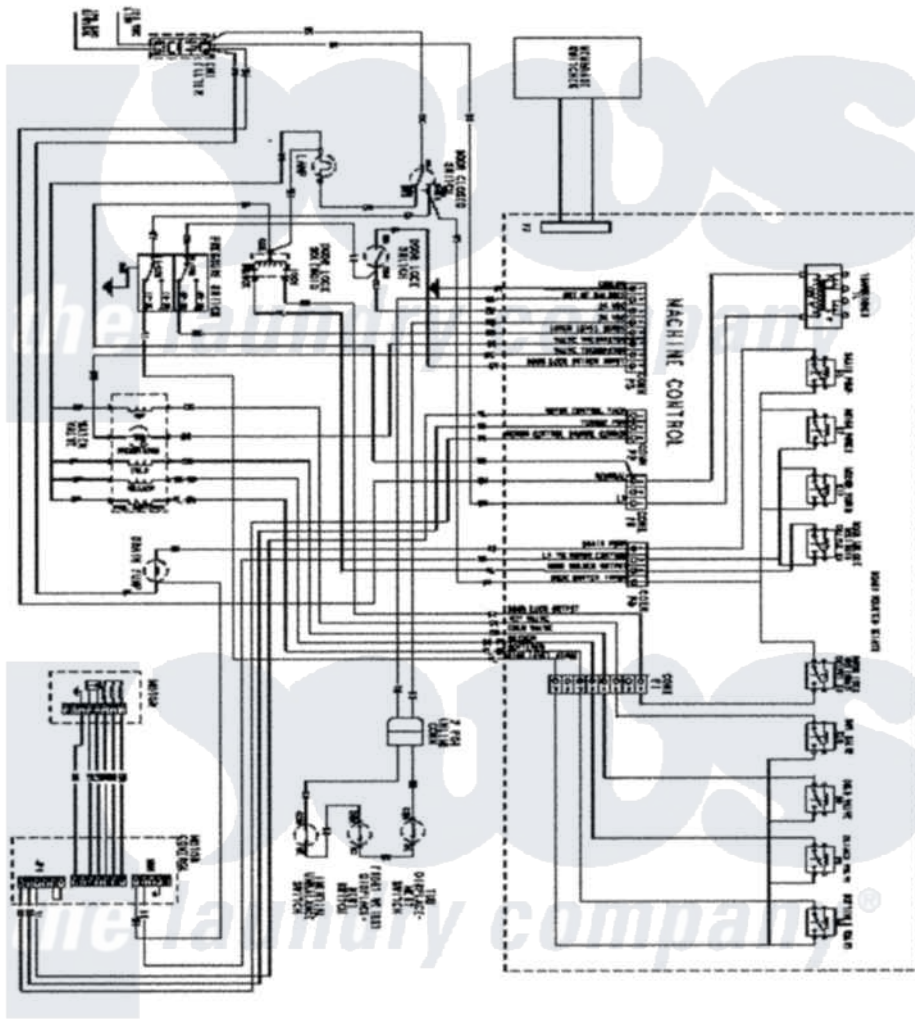

Maytag MAH55FLBWQ 11 - WIRING INFORMATION

Maytag [Residential Maytag MAH55FLBWQ Washer Parts](#) Parts Diagram 11 - WIRING INFORMATION
 Click on the part number to view part

Item	Original Part Number	Replaced By	Status	Part Description
NI	15003436		Not Available	WIRING INFORMATION