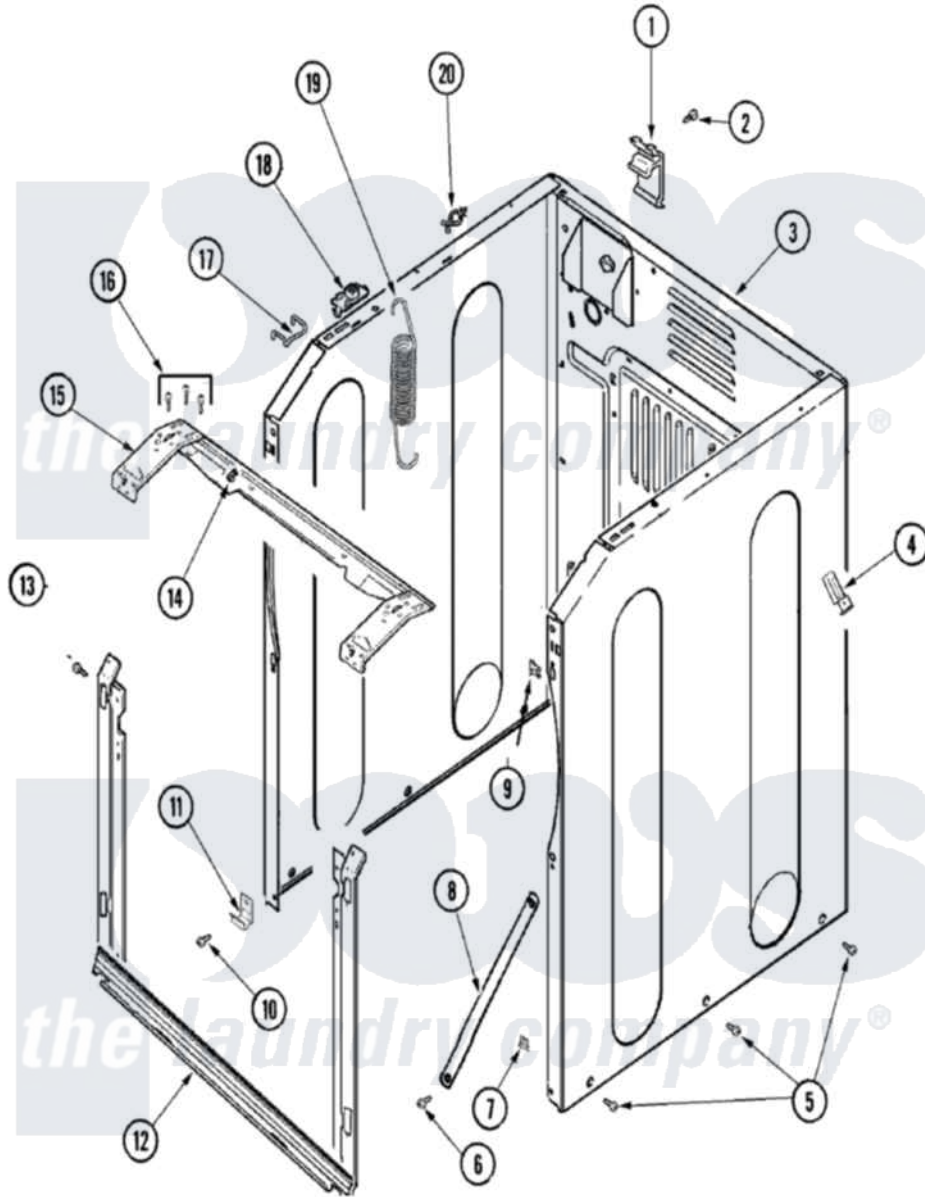

Maytag MAH55FLBWW 02 - CABINET

Maytag [Residential Maytag MAH55FLBWW Washer Parts](#) Parts Diagram 02 - CABINET
 Click on the part number to view part

Item	Original Part Number	Replaced By	Status	Part Description
1	22004095			Hinge, Plastic
2	22001995			Screw Note: Screw, Tumbler Front And Shroud
3	22003639			Cabinet Assembly
4	33002212			Bracket, Water Valve
"	22001996	3370225		Screw
5	213007			Xfor Cabinet See Cabinet, Back
6	22001995			Screw Note: Screw, Tumbler Front And Shroud
7	22002013			Stop, Shipping
8	22002259	22002767		Brace, Cross
9	22002049			Clip Note: Clip, Front Panel
10	22001995			Screw Note: Screw, Tumbler Front And Shroud
11	22002239			Clip, Front Panel
12	22003652			Shroud Support Assembly
13	22001995			Screw Note: Screw, Tumbler

13	22001993	Front And Shroud
14	22002014	Clip, Harness To Support
15	22003637	BRACE ASSEMBLY, TOP CROSS CONTAINS ITEMS 12 & 13
16	22001995	Screw Note: Screw, Tumbler Front And Shroud
17	22002297	Support, Spring
18	22001997	Spacer, Top Cover
19	22003254	Spring, Cabinet To Tub
20	22003298	Retainer, Wire