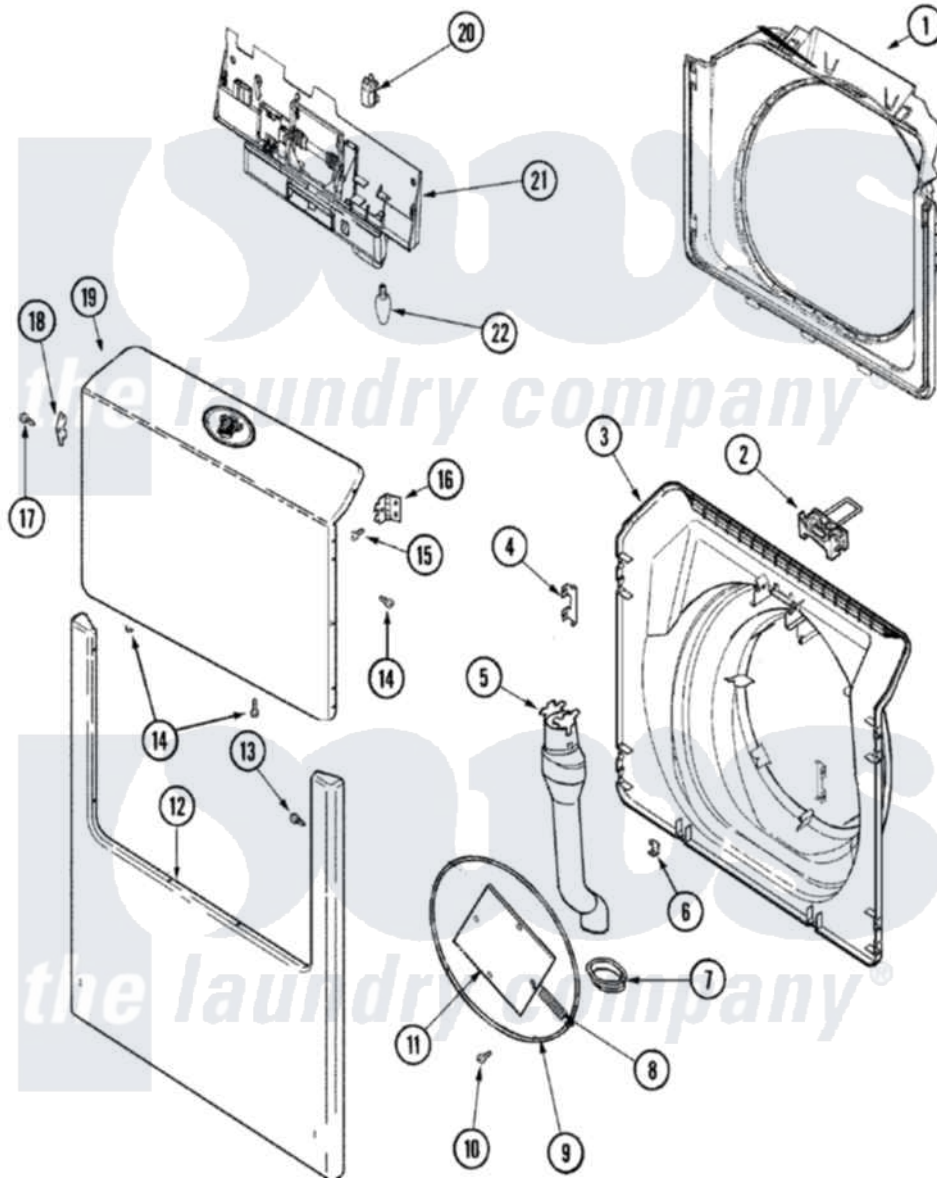

# Maytag MAH55FLBWW 05 - DOOR & SHROUD

Maytag [Residential Maytag MAH55FLBWW Washer Parts](#) Parts Diagram 05 - DOOR & SHROUD  
 Click on the part number to view part

Item	Original Part Number	Replaced By	Status	Part Description
1	22003516	<a href="#">22002234</a>		Shroud And Dispenser Hose
2	<a href="#">22003269</a>			Door, Lock Hoop Assembly
3	<a href="#">22003275</a>			Door, Inner/Door Strike
4	<a href="#">22002038</a>			Clip, Door
5	<a href="#">22003850</a>			Vent Tube Assembly
6	<a href="#">22002039</a>			Clip, Door
7	<a href="#">22003075</a>			Grommet, Vent Tube
8	<a href="#">22002356</a>			Spring, Plate
9	<a href="#">22002104</a>			Frame, Wire
10	<a href="#">22002007</a>			Screw, Wire Frame
11	<a href="#">22002094</a>			Frame, Wire
12	<a href="#">22004428</a>			Seal, Export
"	<a href="#">22002836</a>			Panel, Front
13	<a href="#">22002012</a>			Screw, Hinge Note: Screw, Hinge Bracket
14	22002517	<a href="#">489355</a>		Screw, 8 X 1/2
15	22002062	<a href="#">98006631</a>		Screw

16	<a href="#">22002798</a>		Hinge, Door
17	<a href="#">33001787</a>		Screw, Hinge Note: Screw, Hinge Hole Cover
18	<a href="#">33001764</a>		Cover, Hinge Hole
19	<a href="#">22003242</a>		Door, Outer W/Medallion
20	<a href="#">22002433</a>		Bulb Holder Assembly
21	<a href="#">22004435</a>		Latch, Assembly Door Emz
"	<a href="#">22003593</a>		Assembly, Door Latch
22	<a href="#">22002263</a>		Lamp
23	22002305	<a href="#">22003512</a>	Insulation, Cabinet
24	<a href="#">22002244</a>		Clip, Grounding