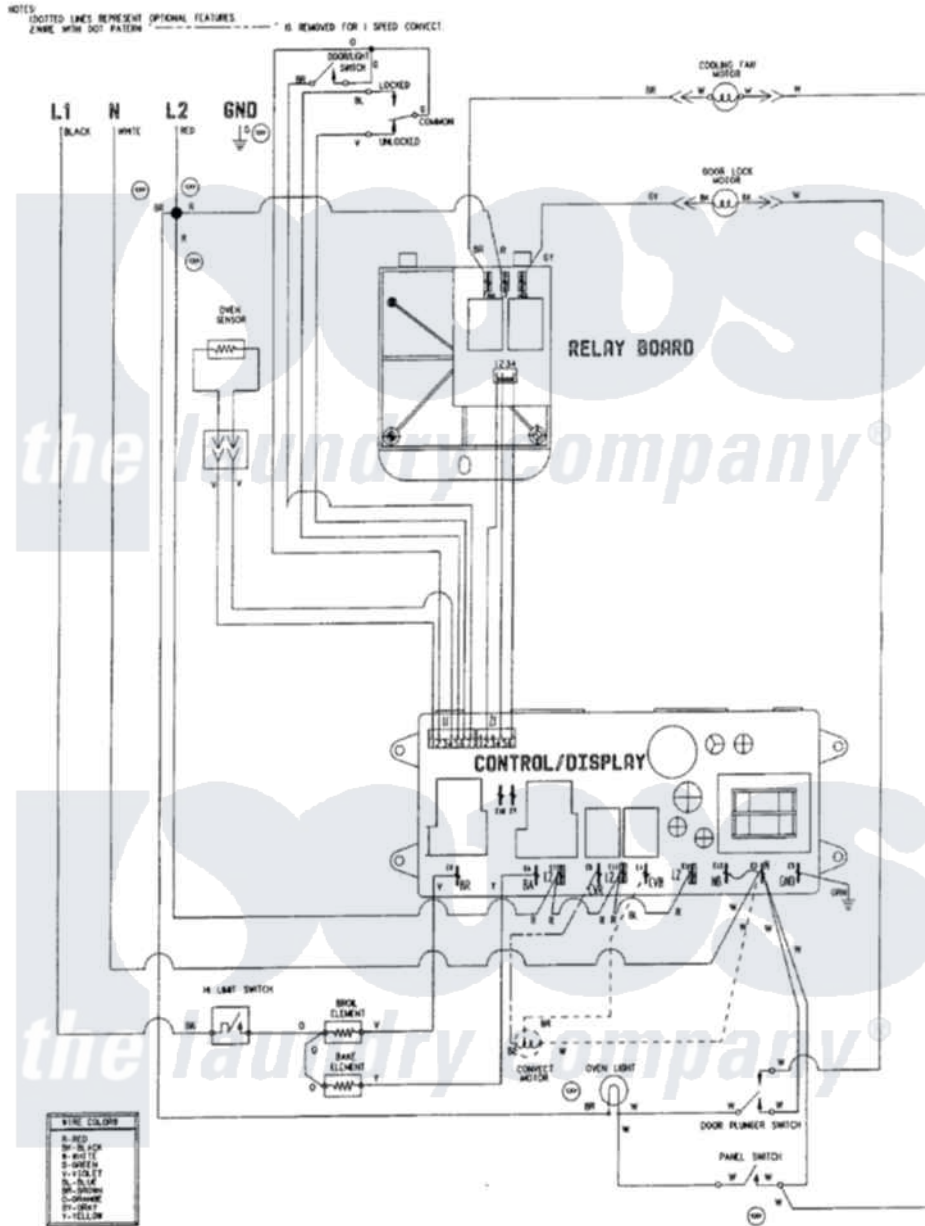

Maytag MAH6500AWQ 11 - WIRING INFORMATION

Maytag Residential Maytag MAH6500AWQ Washer Parts Parts Diagram 11 - WIRING INFORMATION
 Click on the part number to view part

Item	Original Part Number	Replaced By	Status	Part Description
NI	15003675		Not Available	WIRING INFORMATION