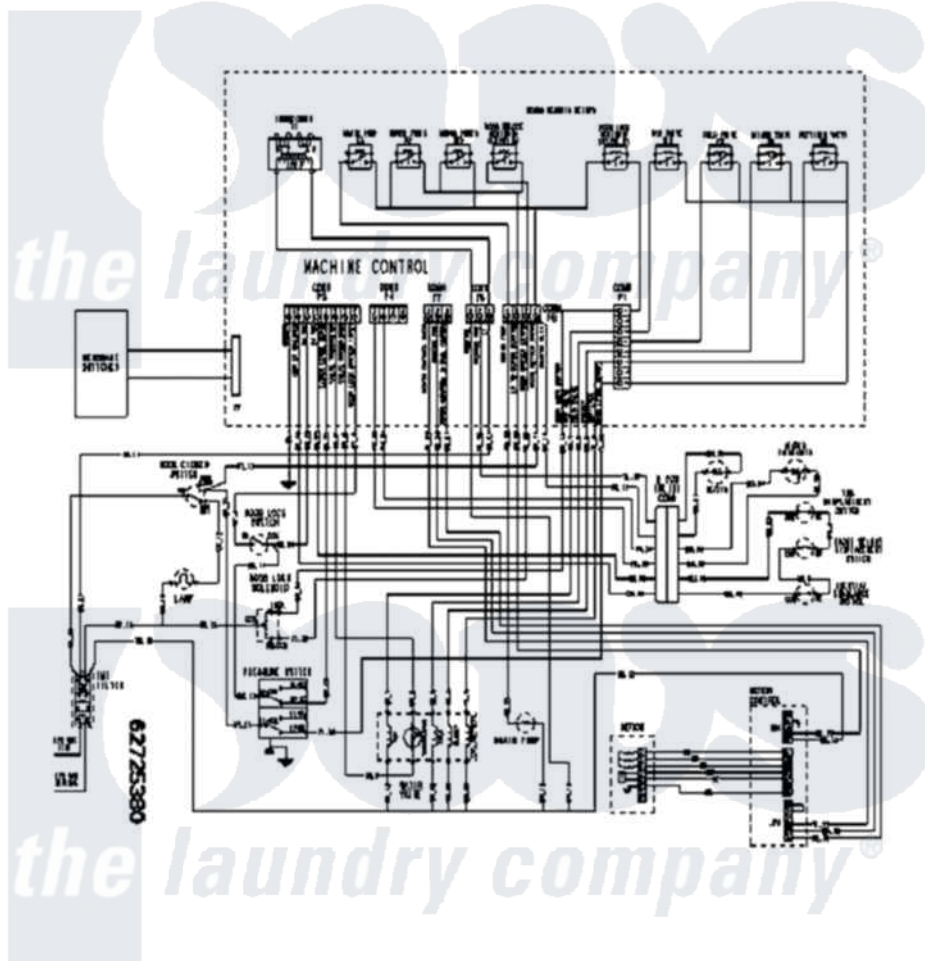

# Maytag MAH6500AWQ 12 - WIRING INFORMATION

Maytag [Residential Maytag MAH6500AWQ Washer Parts](#) Parts Diagram 12 - WIRING INFORMATION  
 Click on the part number to view part

Item	Original Part Number	Replaced By	Status	Part Description
NI	15002976		Not Available	WIRING INFORMATION