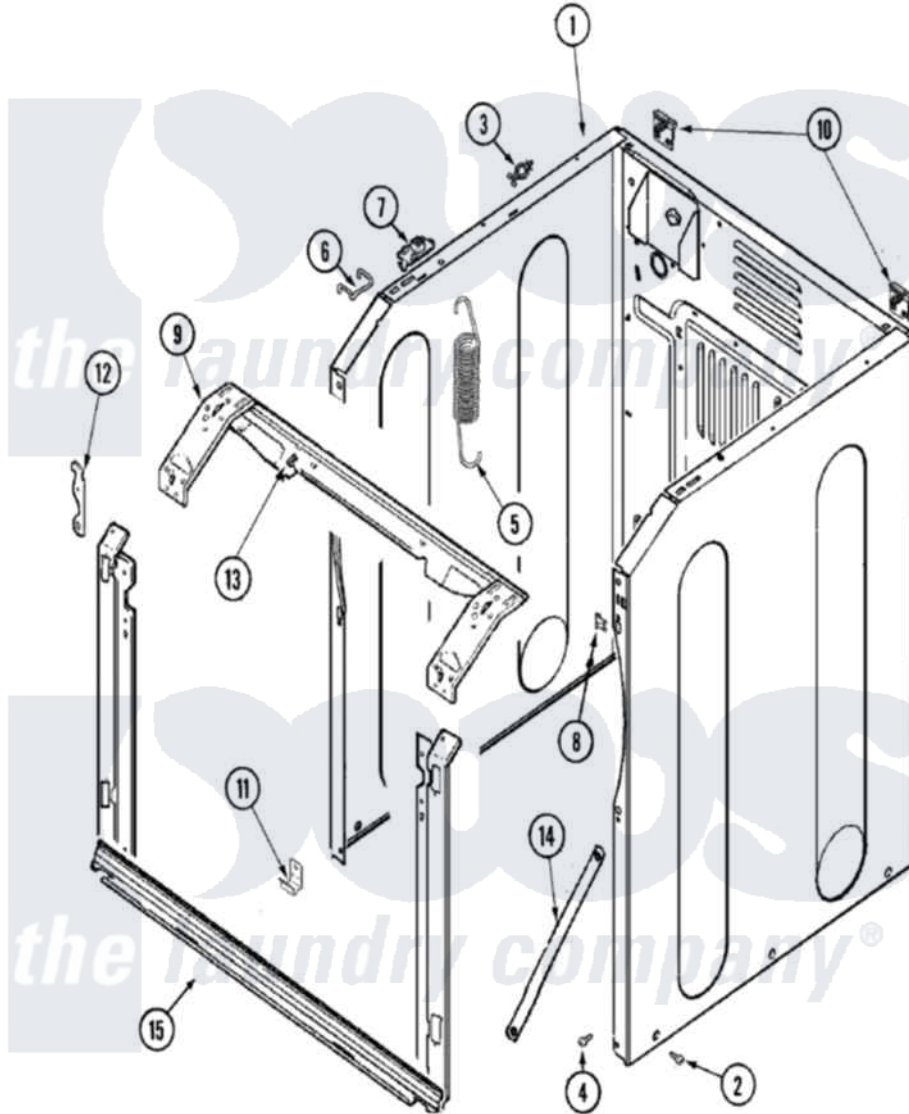

Maytag MAH6500AWW 02 - CABINET-FRONT

Maytag Residential Maytag MAH6500AWW Washer Parts Parts Diagram 02 - CABINET-FRONT
 Click on the part number to view part

Item	Original Part Number	Replaced By	Status	Part Description
1	22003639			Cabinet Assembly
2	213007			Xfor Cabinet See Cabinet, Back
"	22002013			Stop, Shipping
3	22003298			Retainer, Wire
4	22001995			Screw Note: Screw, Tumbler Front And Shroud
5	22003254			Spring, Cabinet To Tub
6	22002297			Support, Spring
7	22001997			Spacer, Top Cover
8	22002049			Clip Note: Clip, Front Panel
9	22003637			BRACE ASSEMBLY, TOP CROSS CONTAINS ITEMS 12 & 13
"	22001995			Screw Note: Screw, Tumbler Front And Shroud
10	22003367	22004095		Hinge, Plastic
"	22001995			Screw Note: Screw, Tumbler Front And Shroud

11	22002239	Clip, Front Panel	
12	22001995	Screw Note: Screw, Tumbler Front And Shroud	
"	33002597	Hook, Security	
13	22002014	Clip, Harness To Support	
14	22001995	Screw Note: Screw, Tumbler Front And Shroud	
"	22002259	22002767	Brace, Cross
15	22003652	Shroud Support Assembly	