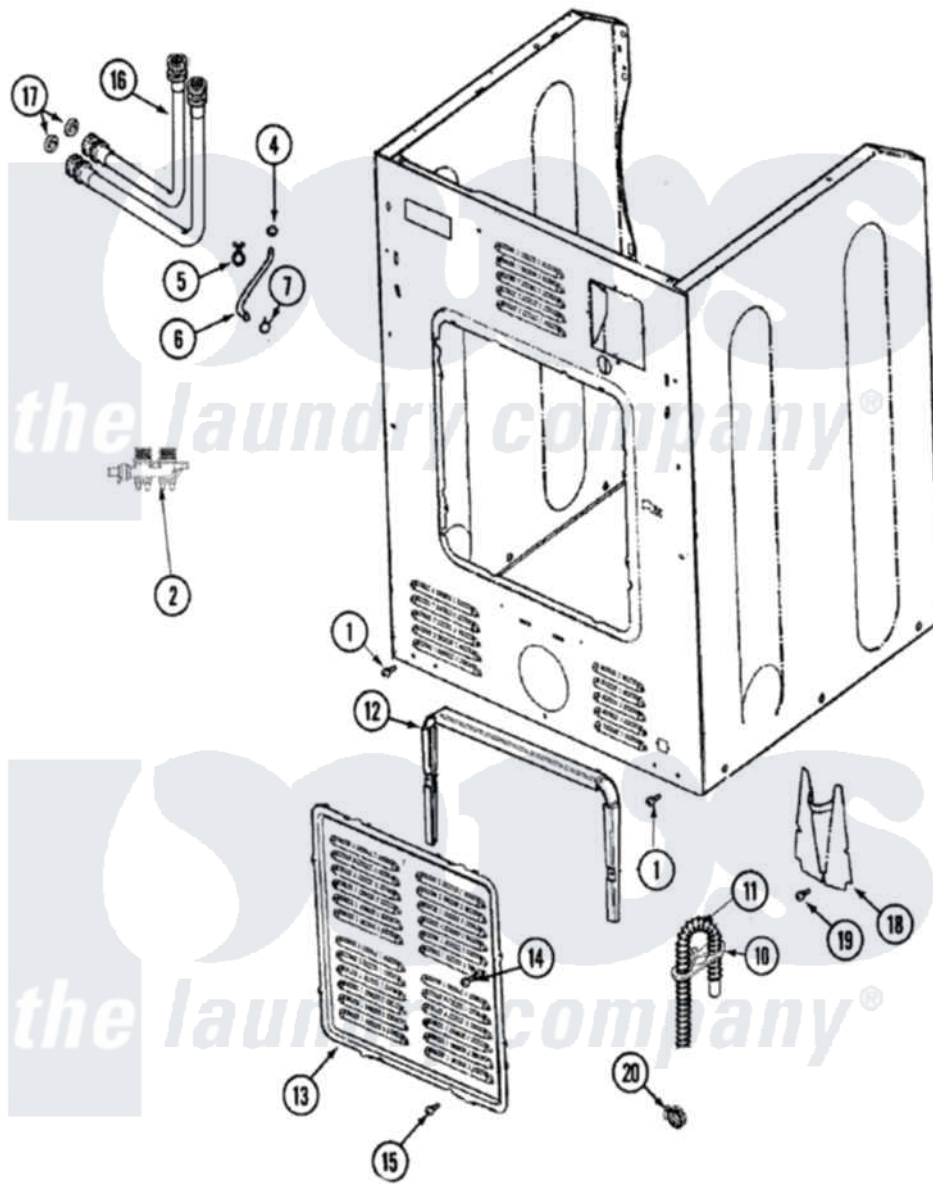

Maytag MAH6500AWW 03 - CABINET-REAR

Maytag [Residential Maytag MAH6500AWW Washer Parts](#) Parts Diagram 03 - CABINET-REAR
 Click on the part number to view part

Item	Original Part Number	Replaced By	Status	Part Description
1	22001995			Screw Note: Screw, Tumbler Front And Shroud
2	205161	489503		Clamp
"	22003834			Water Valve W' Thermistor
3	22002436			Screw, Water Valve Bracket
4	22002054	285655		Clamp, Hose
5	22002027	74007164		Lock- Purs
6	35-2890	8539404		Tie-Wire
"	22002083			Hose, Injector
7	216169	596669		Clamp, Manifold
8	33002212			Bracket, Water Valve
"	22003263			Screw, Sump Cap
9	22002925	3370225		Screw
10	22002892			Retainer, Drain Hose
11	22003319	12001807		Drain Hose Kit
"	35-2890	8539404		Tie-Wire
"	22002932			Clip, Drain Hose

12	22002022		Spacer, Access Panel
"	W10124350	Not Available	NOT REQUIRED PART OR SEE NOTE
13	22002092		Panel, Access
"	22004355		Rear Access Panel
14	22002295	67006908	Screw, Ice Rack
"	22002925	3370225	Screw
15	22002925	3370225	Screw
16	33-7891	89503	Hose-Inlet
"	35-0874	76313	Hosefill
17	Y013783		Washer, Inlet Hose
18	22002704		Cover, Drain Hose
19	22001995		Screw Note: Screw, Tumbler Front And Shroud
20	22001984	285655	Clamp, Hose