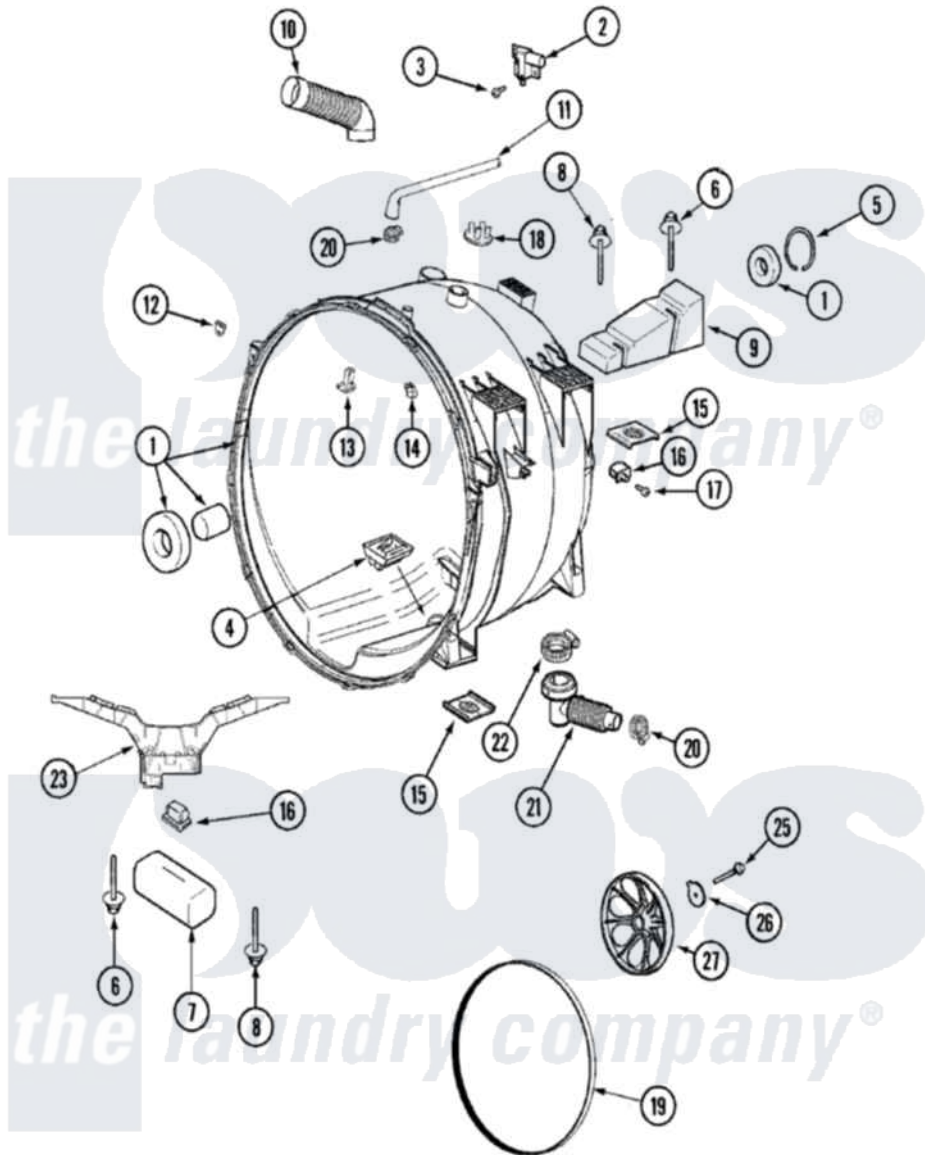

Maytag MAH6500AWW 07 - OUTER TUB

Maytag [Residential Maytag MAH6500AWW Washer Parts](#) Parts Diagram 07 - OUTER TUB
 Click on the part number to view part

Item	Original Part Number	Replaced By	Status	Part Description
1	22003413	22004465		Outer Tub Assembly, As Pack
"	22003327			Clamp, Lcd Harness To Cover
"	22004079	22004464		Outer Tub Cover Kit
"	22004464			Outer Tub Cover Kit
2	22003302			Switch, Internal Unbalance
"	22003302			Switch, Internal Unbalance
3	22002300	9740848		Screw, Mixing Valve Mounting
"	22002061	910187		Screw
4	22003710			Sump Cap W/ Labyrinth Feature
"	22003263			Screw, Sump Cap
5	22001981		Not Available	RING, RETAINING
6	22003828	33002973		Screw, No.9-15 X 1.00 Hx WS
"	33002973			Screw, No.9-15 X 1.00 Hx WS
7	22003827			Cushion
8	33002973			Screw, No.9-15 X 1.00 Hx WS
"	22003828	33002973		Screw, No.9-15 X 1.00 Hx WS

9	22002102		Weight, Counter Balance
10	22002083		Hose, Injector
"	22003295	285655	Clamp, Hose
11	22003833		Hose, Tub Shower
12	22002103		Clip, U
13	22002959	22004310	Water Deflector
14	22002006		Clip, Unbalance Switch Harness
15	22002065		Nut, Counter Balance
16	22002044		Switch, Tub Displacement
"	22002044		Switch, Tub Displacement
17	22002061	910187	Screw
18	22002061	910187	Screw
"	22002797		Clip, Hose
19	22002313	12001788	Kit, Belt And Isolator--W
20	205161	489503	Clamp
21	22003262		Hose, Tub To Pump Outlet
22	22002053	696392	Hose Clamp
23	22004472		Bracket, Lower
"	22003826	22004472	Bracket, Lower
24	22002014		Clip, Harness To Support
25	22002057	22003937	Screw, Retaining Bolt
26	22002055	22003936	Washer
"	22003936		Washer
27	22001998	22002315	Pulley, Spinner