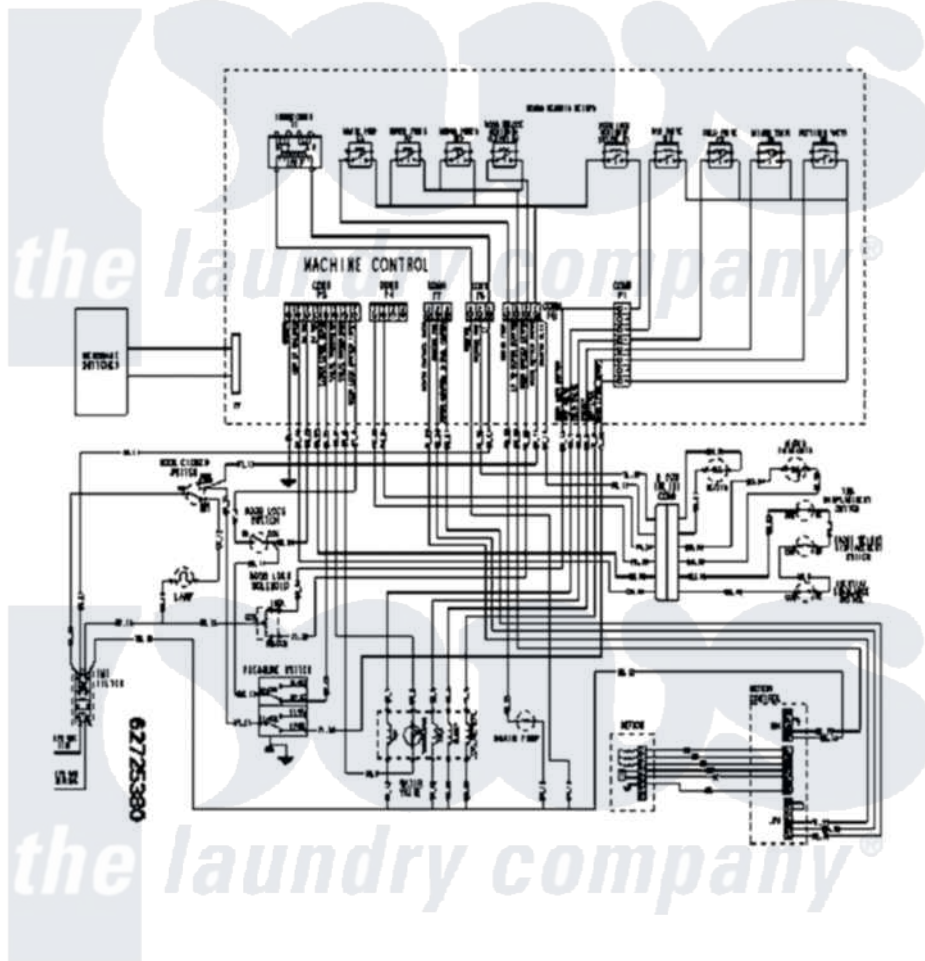

# Maytag MAH6500AWW 12 - WIRING INFORMATION

Maytag [Residential Maytag MAH6500AWW Washer Parts](#) Parts Diagram 12 - WIRING INFORMATION  
 Click on the part number to view part

Item	Original Part Number	Replaced By	Status	Part Description
NI	15002976		Not Available	WIRING INFORMATION