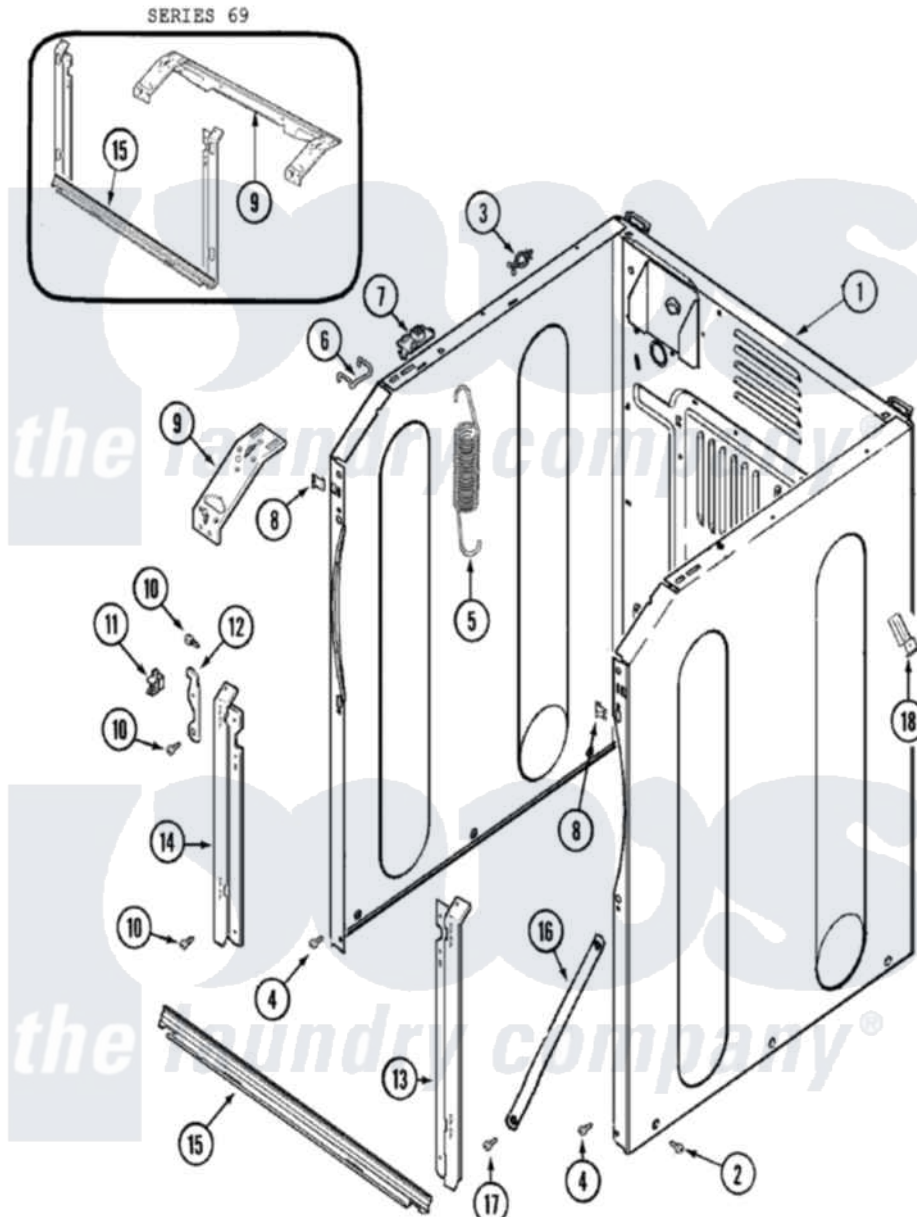

Maytag MAH7500AWQ 02 - CABINET-FRONT

Maytag Residential Maytag MAH7500AWQ Washer Parts Parts Diagram 02 - CABINET-FRONT
 Click on the part number to view part

Item	Original Part Number	Replaced By	Status	Part Description
1	22003640			Cabinet Assembly
"	22001995			Screw Note: Screw, Tumbler Front And Shroud
"	22003583		Not Available	CABINET, ASSY. (BSQ-AS PK)
"	22003582		Not Available	CABINET, ASSY. (WHT-AS PK)
"	22003367	22004095		Hinge, Plastic
"	22002293	22003511		Insulation
"	22002659	22003640		Cabinet Assembly
2	22003409	213007		Xfor Cabinet See Cabinet, Back
"	213007			Xfor Cabinet See Cabinet, Back
"	W10124350		Not Available	NOT REQUIRED PART OR SEE NOTE STOP NOT REQUIRED
"	22002013			Stop, Shipping
3	22003298			Retainer, Wire

4	22001995		Screw Note: Screw, Tumbler Front And Shroud
5	22003254		Spring, Cabinet To Tub
6	22002297		Support, Spring
7	22001997		Spacer, Top Cover
8	22002049		Clip Note: Clip, Front Panel
9	22002090		Brace, Corner
"	22002292		Brace, Corner
"	22003637		BRACE ASSEMBLY, TOP CROSS CONTAINS ITEMS 12 & 13
10	22001995		Screw Note: Screw, Tumbler Front And Shroud
11	22002001		Support, Hinge
12	22002247	33002597	Hook, Security
13	22002034	22003224	Bracket, Shroud
14	22002985		Bracket, Shroud
15	22001993		Bridge, Shroud Support
"	22003652		Shroud Support Assembly
16	22002259	22002767	Brace, Cross
17	22001995		Screw Note: Screw, Tumbler Front And Shroud
18	22001996	3370225	Screw
"	22002178		Bracket, Air Dome Hose