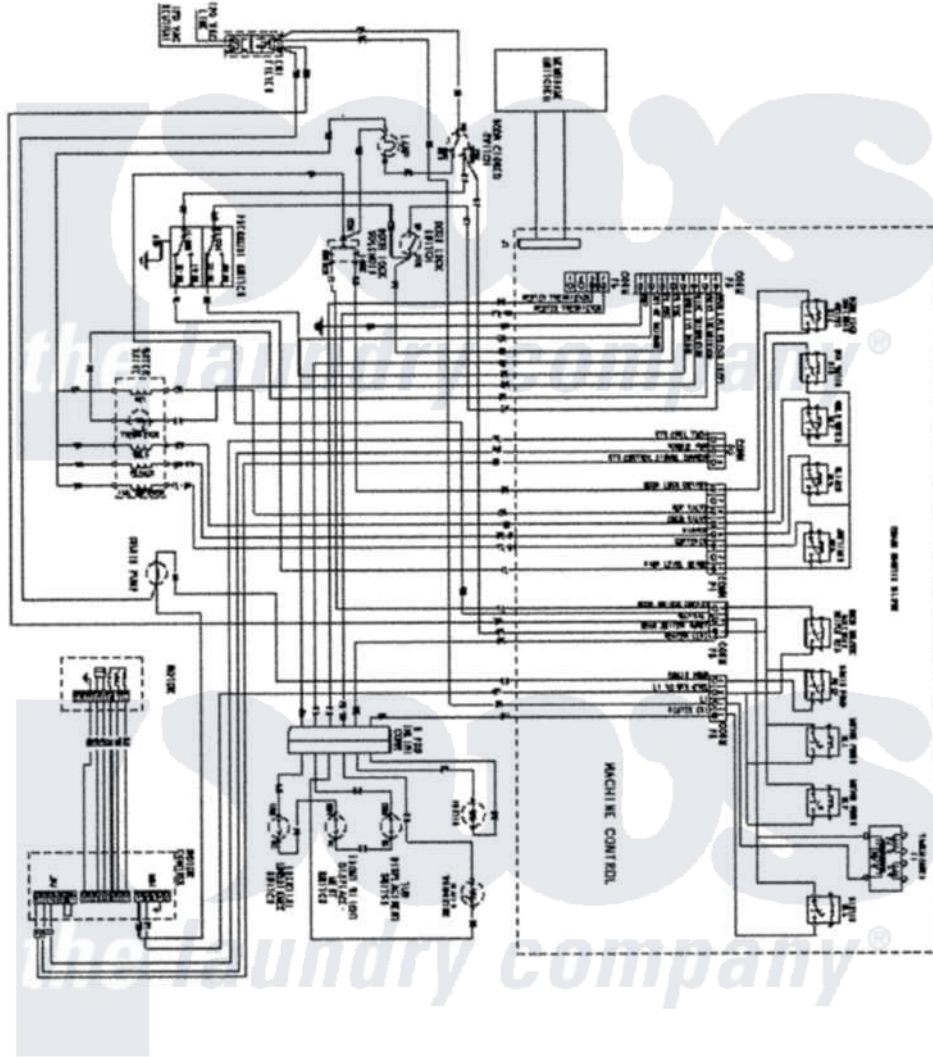

Maytag MAH7500AWQ 11 - WIRING INFORMATION

Maytag [Residential Maytag MAH7500AWQ Washer Parts](#) Parts Diagram 11 - WIRING INFORMATION
 Click on the part number to view part

Item	Original Part Number	Replaced By	Status	Part Description
NI	15003438		Not Available	WIRING INFORMATION