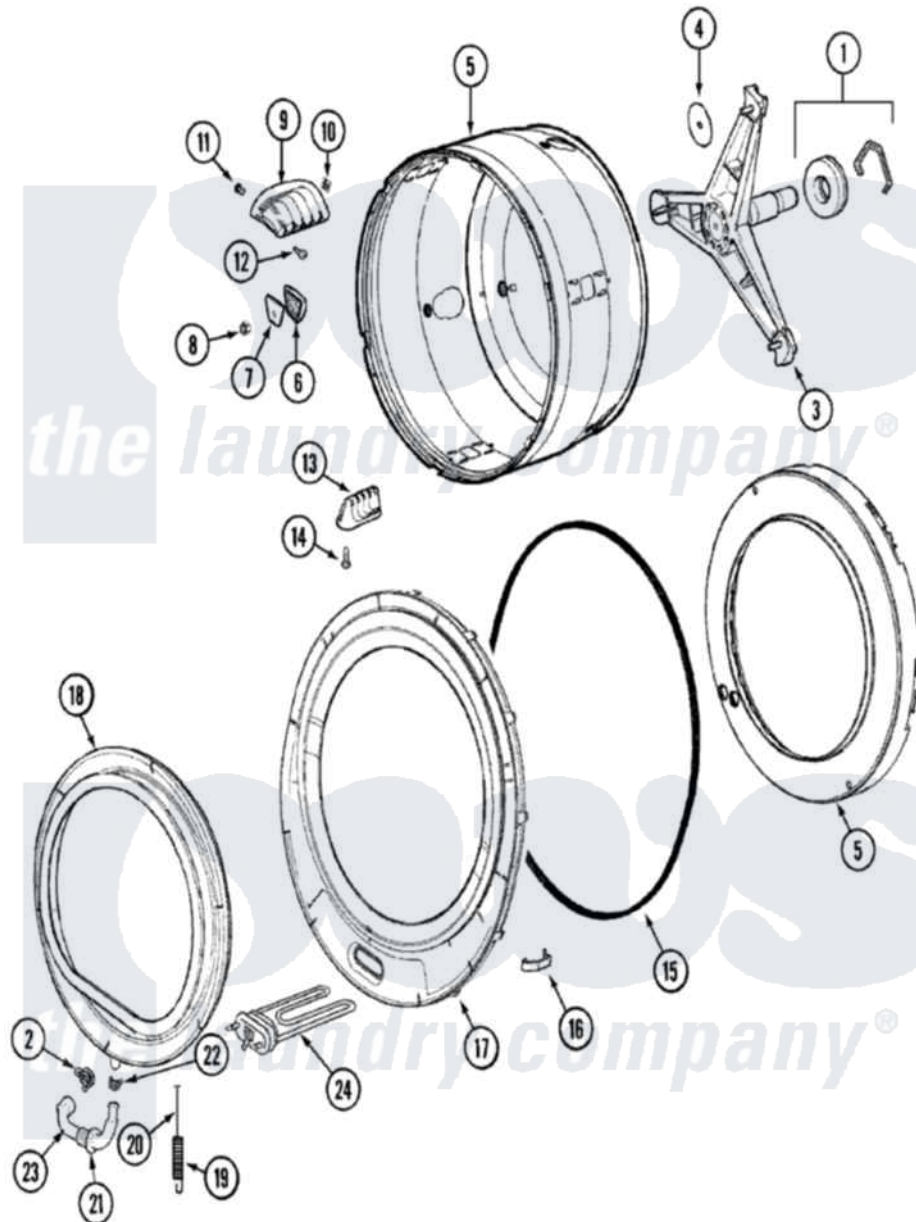

Maytag MAH7500AWW 09 - SPINNER ASSEMBLY & OUTER TUB COVER

Maytag Residential Maytag MAH7500AWW Washer Parts Parts Diagram 09 - SPINNER ASSEMBLY & OUTER TUB COVER

[Click on the part number to view part](#)

Item	Original Part Number	Replaced By	Status	Part Description
1	12002022			Lip Seal Kit
"	12001478	12002022		Lip Seal Kit
2	22003073	596669		Clamp, Manifold
3	22004108			O Ring
"	22004081	W10181639		Support
"	22003925	W10181639		Support
"	22002897	W10181639		Support
"	22002123			Tube, Molykote
4	22002023			Washer, Plastic
5	22002115	6-2717080		Spinner As
6	22002482			Washer, Profile
7	22002020			Washer, Spinner Support
8	22002122	2207454		Nut, Hex
9	22001985			Baffle, Drip
10	22002009			Grommet, Baffle
11	22001999			Grommet, Baffle

12	22002325	22003556	Screw, Baffle
13	22001986		Baffle, Drip
14	22002059		Screw, Baffle
15	22002077		Seal, Tub Cover
16	22002050		Clip, Tub To Cover
17	22003326		Clip, Heater Harness To Tub
"	22004475		Tub Cover Assembly W' Heater
"	22003414		Tub Cover Aspck
18	12001772	12002533	Boot Kit
"	22003081		Plug
19	22002099		Spring, Tub
20	22002327		Wire, Boot Clamp
21	22003074		Guard, Hose
22	22003072		CLAMP, HOSE DOUBLE WIRE
23	22003071	22004477	Drain Hose, Door Boot
24	22003252		Heater Assembly
"	22003311		Thermistor, Heater