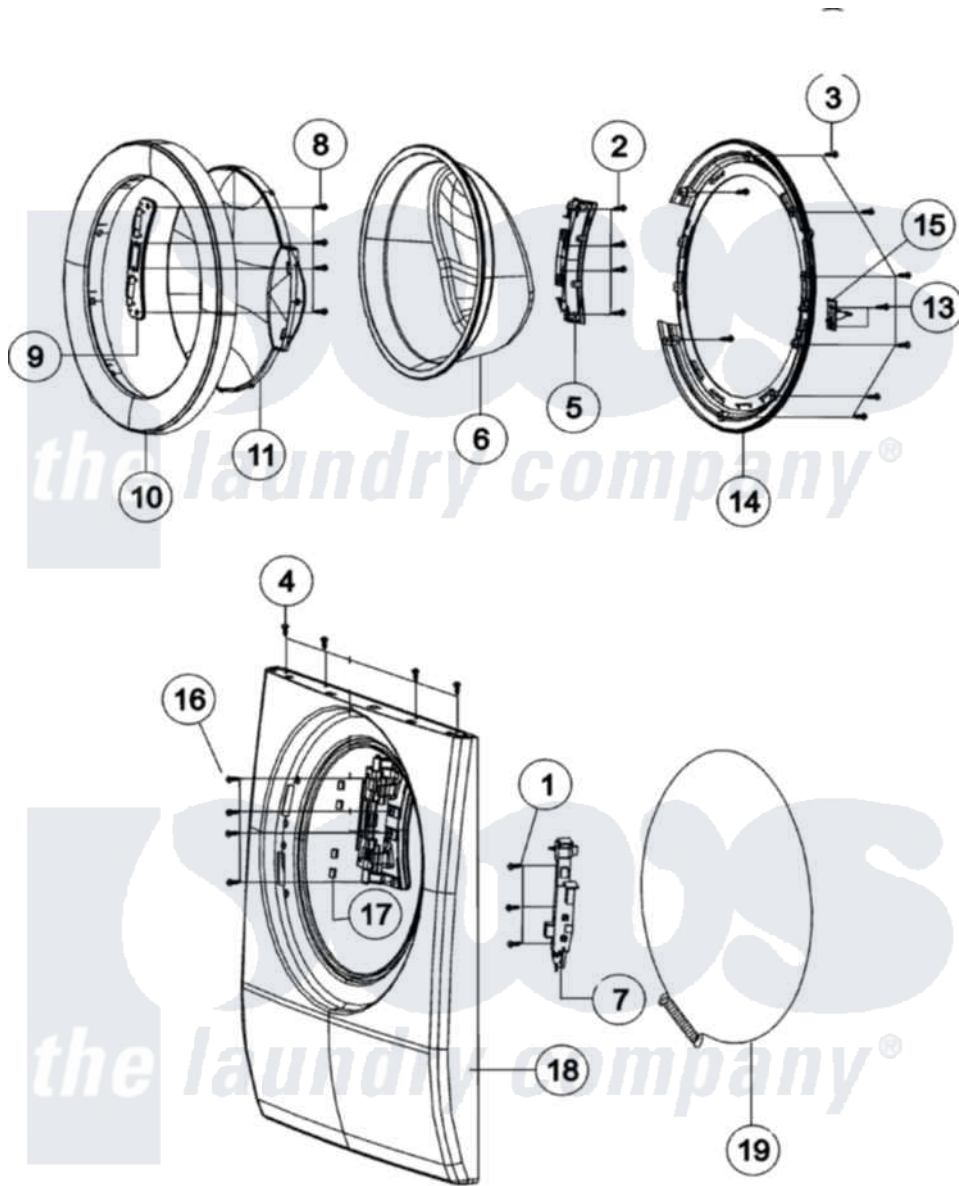

# Maytag MAH9700AWQ 01 - DOOR

Maytag [Residential Maytag MAH9700AWQ Washer Parts](#) Parts Diagram 01 - DOOR  
 Click on the part number to view part

Item	Original Part Number	Replaced By	Status	Part Description
1	34001251		Not Available	SCREW, TAPPING
2	34001251		Not Available	SCREW, TAPPING
3	34001251		Not Available	SCREW, TAPPING
4	<a href="#">34001252</a>			Screw
5	<a href="#">34001253</a>			Guide-Holder Glass
6	<a href="#">34001254</a>			Glass, Door
7	34001265	<a href="#">8182634</a>		Lock, Door
8	34001232	<a href="#">98008545</a>		Screw
9	<a href="#">34001255</a>			Bracket-Holder
10	<a href="#">34001256</a>			Cover-Door
"	<a href="#">34001392</a>			Cover-Door
11	<a href="#">34001257</a>			Door Safety
12	<a href="#">34001264</a>			Assembly-Hinge
13	<a href="#">34001259</a>			Screw
14	<a href="#">34001285</a>			Holder-Glass
15	<a href="#">34001260</a>			Hook, Door

16	<a href="#">34001286</a>	Screw
17	<a href="#">34001262</a>	Guide-Bar
18	<a href="#">34001393</a>	Frame-Front
"	<a href="#">34001263</a>	Frame-Front Lu