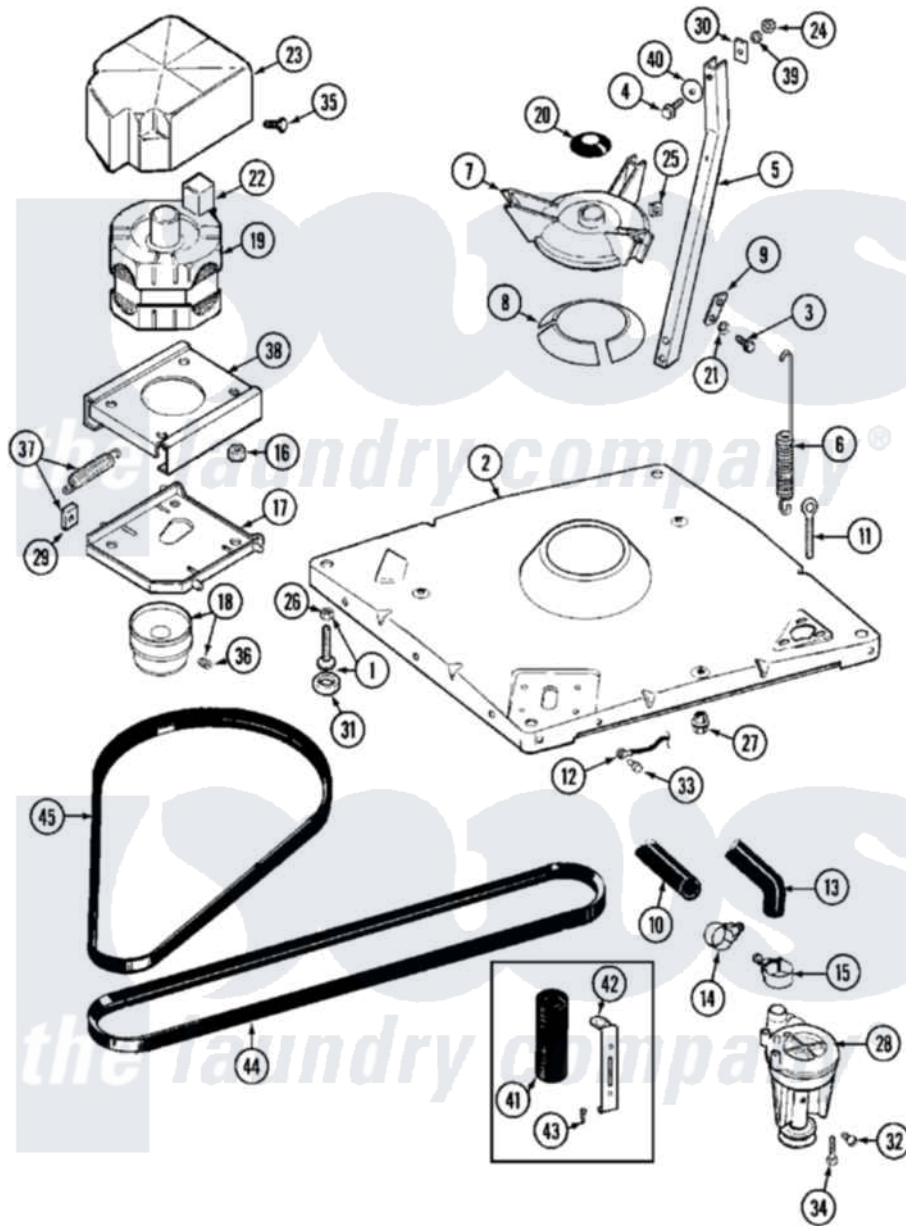

Maytag MAT10CSAGL 06 - BASE

Maytag [Residential Maytag MAT10CSAGL Washer Parts](#) Parts Diagram 06 - BASE
 Click on the part number to view part

Item	Original Part Number	Replaced By	Status	Part Description
001	Y302699	22003428		Leg, Adjustable
002	22001172	22002150		Base
003	Y015627			Screw- Hex
004	200744	W10175939		Bolt
"	205254	W10175938		Bolt
005	213100		Not Available	PART NOT USED
006	22001300			Spring, Centering
007	203725			Damper W/Bolt And Clip
008	203956			Damper Pad Kit
009	213073			Washer, Double Brace
010	214768	211704		Hose, Drain
011	216416			Bolt, Eye/Centering Spring
012	901220			Ground Wire
013	Y212989			Hose, Outer Tub To Pump
014	200461	285655		Clamp, Hose
015	202574	3367052		Clamp, Hose