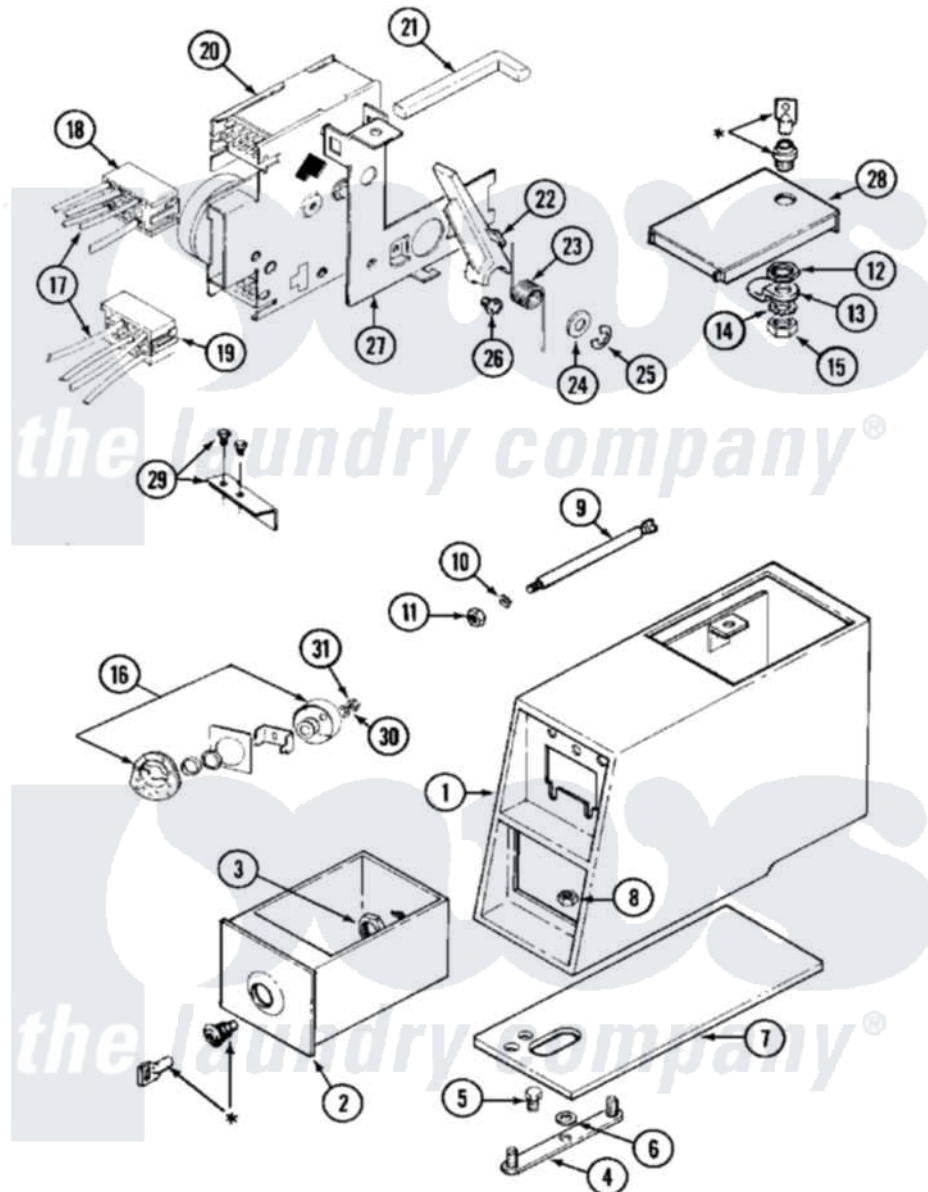

# Maytag MAT10CSAGW 02 - CONTROL CENTER

\* CONTACT YOUR COMMERCIAL LAUNDRY DISTRIBUTOR

Maytag [Residential Maytag MAT10CSAGW Washer Parts](#) Parts Diagram 02 - CONTROL CENTER

[Click on the part number to view part](#)

Item	Original Part Number	Replaced By	Status	Part Description
001	206952	<a href="#">22001405</a>		Case, Coin Slide
"	206952L	<a href="#">22001405</a>		Case, Coin Slide
002	207913	<a href="#">208883</a>		Coin Box K
"	NLA		Not Available	(ALM)
003	212328	<a href="#">W10139762</a>		Hex Nut, 3/4-27
004	NLA		Not Available	STRAP, MOUNTING
005	211294	<a href="#">90767</a>		Screw, 8A X 3/8 HeX Washer Head Tapping
006	<a href="#">910309</a>			Washer, Mounting Strap
007	<a href="#">214660</a>			Gasket, Control Center
008	Y052740	<a href="#">62739</a>		Nut, Lock
009	<a href="#">215559</a>			Bolt, Coin Slide Locking
010	<a href="#">910387</a>			Lockwasher, Vault Assembly
011	<a href="#">Y052721</a>			Nut, Terminal Block Plate
012	212328	<a href="#">W10139762</a>		Hex Nut, 3/4-27
013	213750	<a href="#">W10133266</a>		Cam-Lock
014	22001354	<a href="#">W10177242</a>		Hex-Nut 9/32 - 28