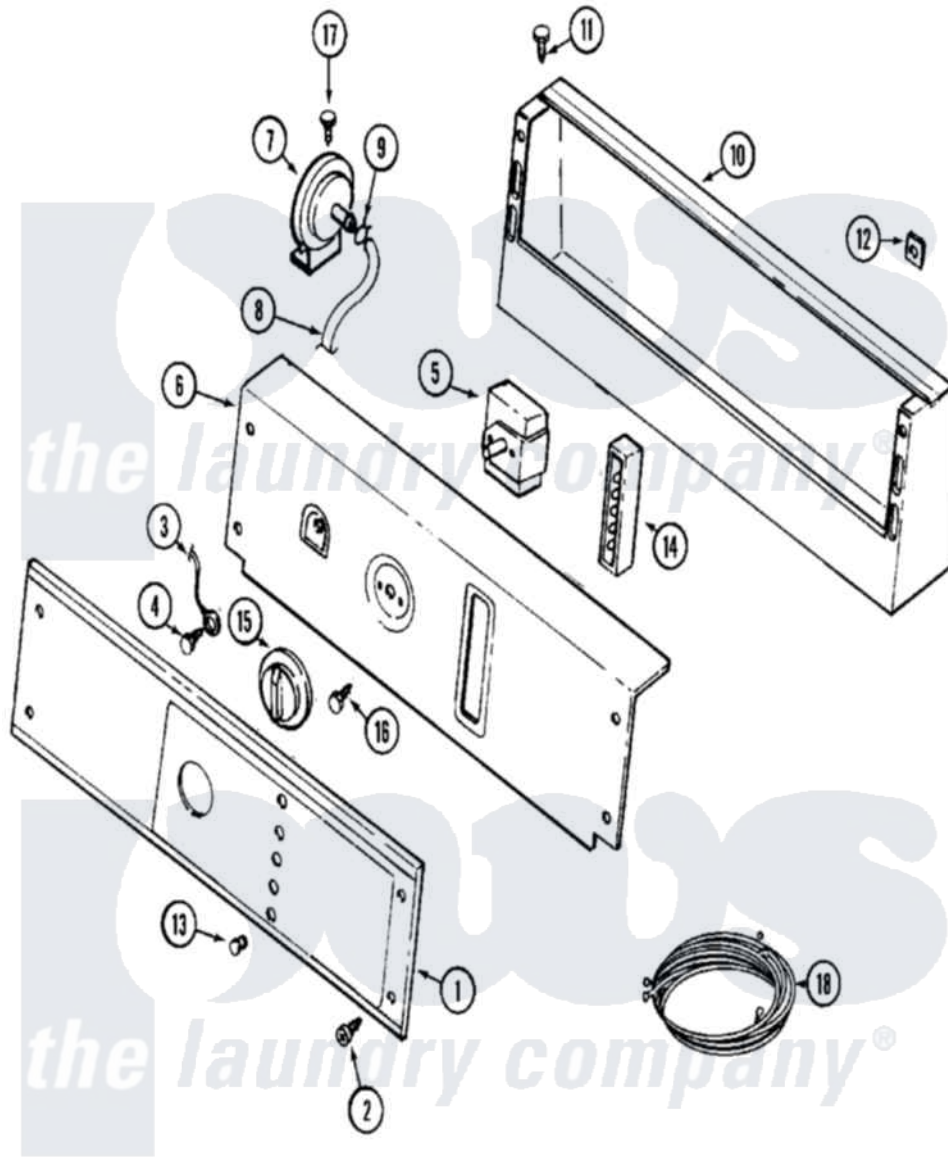

# Maytag MAT12CSAQ 01 - CONTROL PANEL (BSQ)

Maytag Residential Maytag MAT12CSAQ Washer Parts Parts Diagram 01 - CONTROL PANEL (BSQ)  
 Click on the part number to view part

Item	Original Part Number	Replaced By	Status	Part Description
001	<a href="#">22001884</a>			Panel, Control
002	<a href="#">215506</a>			Screw, Control Panel Overlay
003	<a href="#">204807</a>			Ground Wire, Supp. Plte To Top Cover
004	210186	<a href="#">3370225</a>		Screw
005	<a href="#">205353</a>			Switch, DiAl-A-Fabric
006	<a href="#">22002883</a>			Bracket, Back
007	<a href="#">22001308</a>			Switch, Water Level
008	212942	<a href="#">22001619</a>		Tube, Water Level Switch
009	410296	<a href="#">596669</a>		Clamp, Manifold
010	<a href="#">211149</a>			Clip, Capacitor
"	211294	<a href="#">90767</a>		Screw, 8A X 3/8 HeX Washer Head Tapping
"	<a href="#">22002884</a>			Console
"	<a href="#">Y200832</a>			Capacitor
011	212276	<a href="#">W10116760</a>		Screw
012	<a href="#">215003</a>			Fastener, Panel And Bracket

013	<a href="#">215564</a>		Lens, Indicator Light
014	<a href="#">206881</a>		Indicator, Light
"	206882	<a href="#">W10133276</a>	Indicator, Five Light
015	<a href="#">206894</a>		Knob, Selector
"	215561	<a href="#">206894</a>	Knob, Selector
016	Y313588	<a href="#">488234</a>	Screw 8-32 X 1/4
017	211294	<a href="#">90767</a>	Screw, 8A X 3/8 HeX Washer Head Tapping
018	<a href="#">22002256</a>		Wire Harness Kit
"	<a href="#">314531</a>		Connector, Edgeboard
"	NLA	Not Available	MOTOR CAPACITOR KIT---NA
"	<a href="#">Y312953</a>		Terminal, Edgeboard