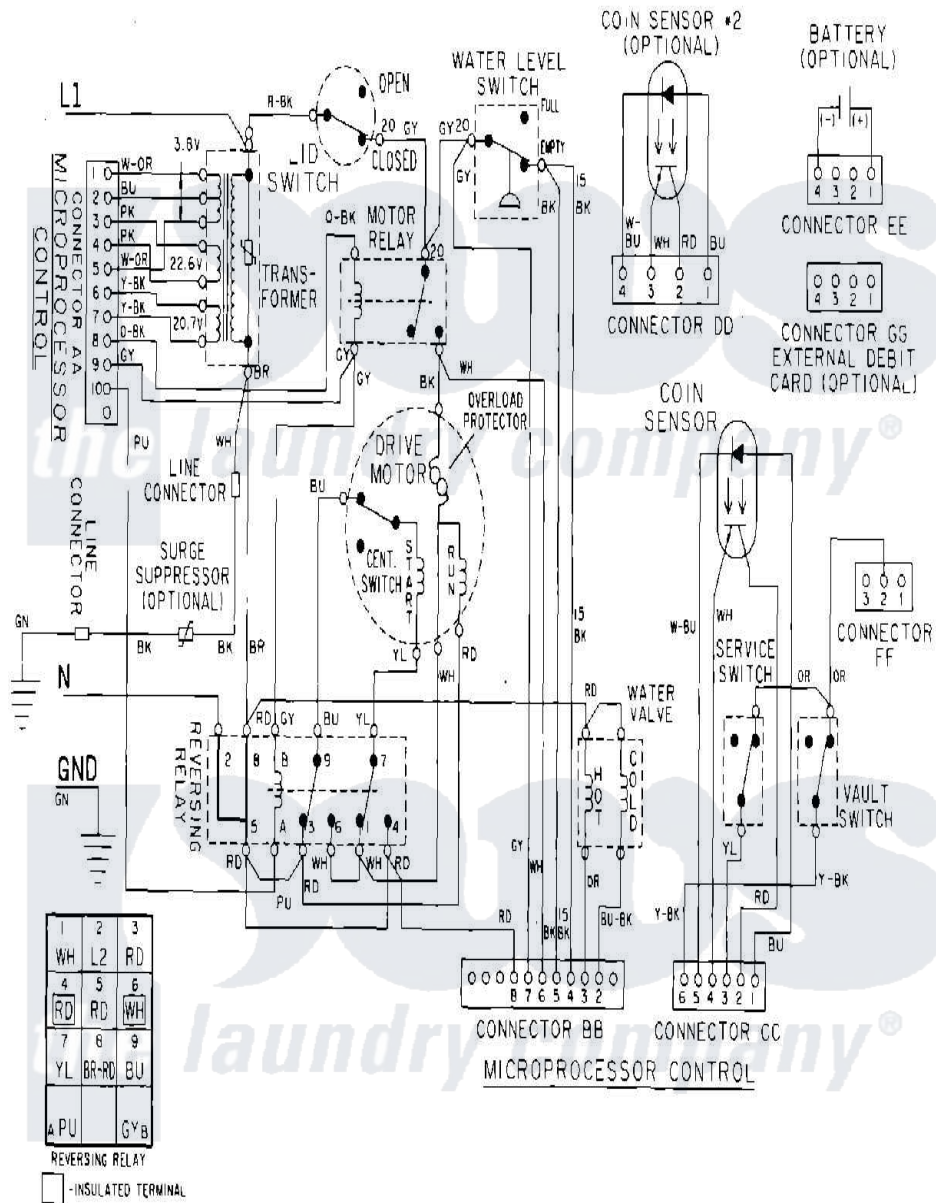

# Maytag MAT12PDAAW 11 - WIRING INFORMATION

Maytag Residential Maytag MAT12PDAAW Washer Parts Diagram 11 - WIRING INFORMATION  
 Click on the part number to view part

Item	Original Part Number	Replaced By	Status	Part Description
001	NLA		Not Available	WIRING INFORMATION