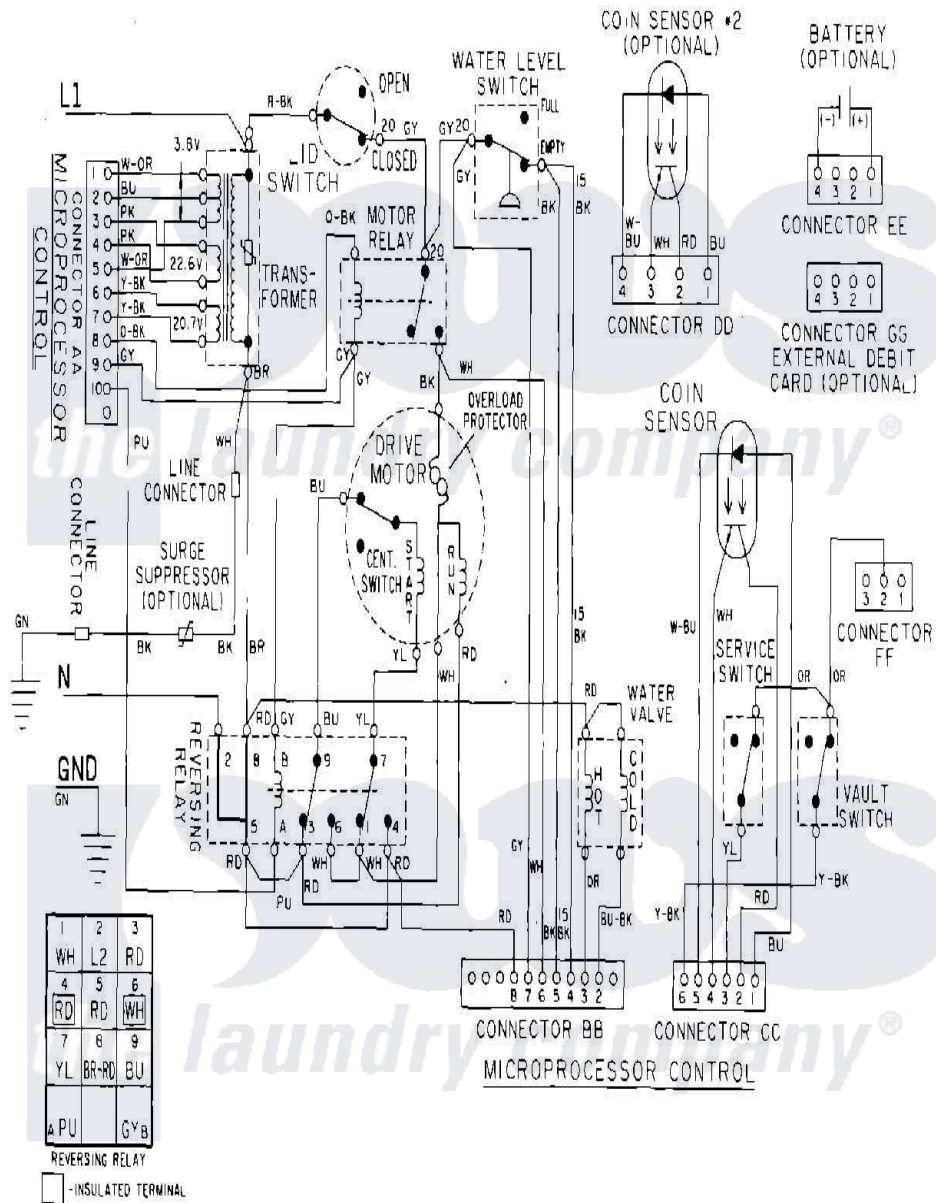

Maytag MAT12PDABL 11 - WIRING INFORMATION

Maytag [Residential Maytag MAT12PDABL Washer Parts](#) Parts Diagram 11 - WIRING INFORMATION
 Click on the part number to view part

Item	Original Part Number	Replaced By	Status	Part Description
001	NLA		Not Available	WIRING INFORMATION