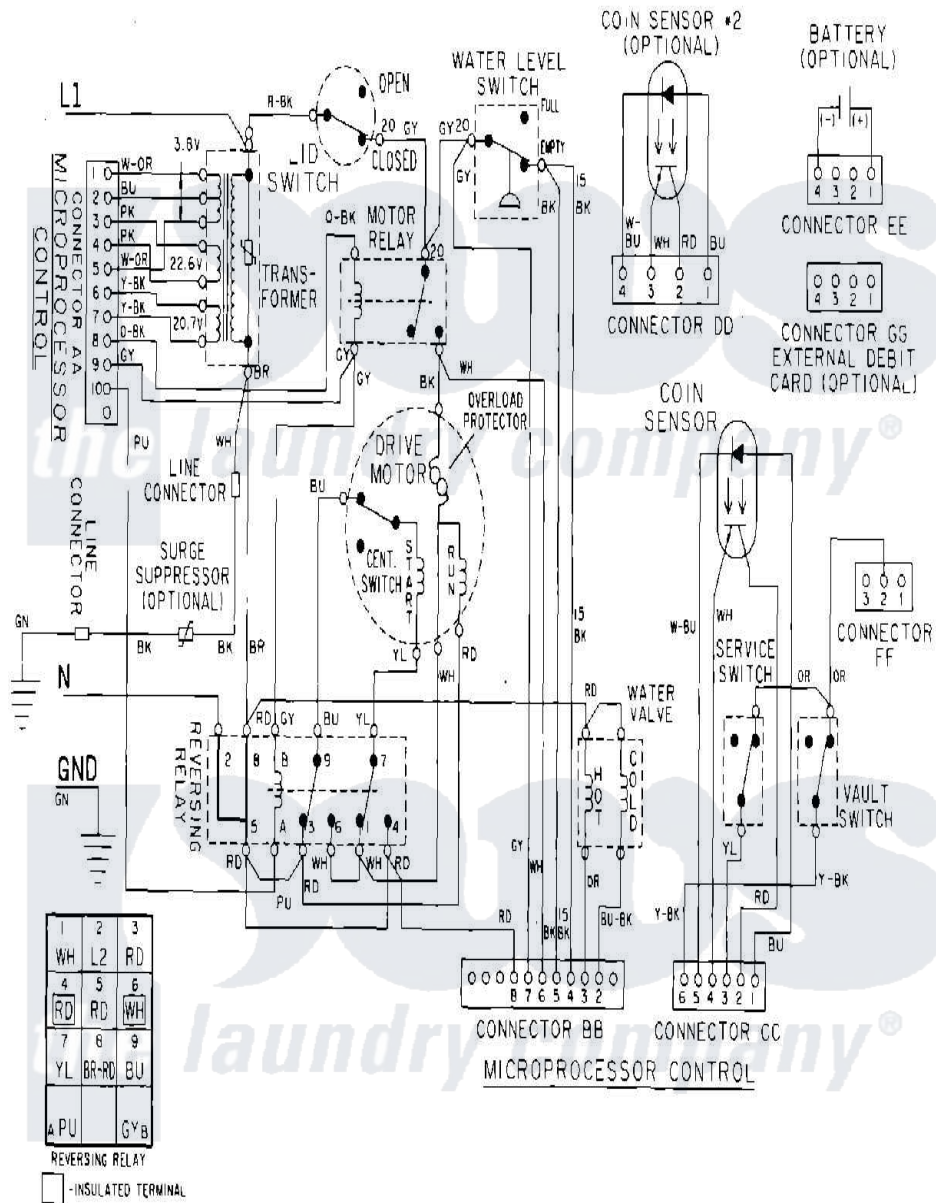

Maytag MAT12PDABW 11 - WIRING INFORMATION

Maytag [Residential Maytag MAT12PDABW Washer Parts](#) Parts Diagram 11 - WIRING INFORMATION
 Click on the part number to view part

Item	Original Part Number	Replaced By	Status	Part Description
001	NLA		Not Available	WIRING INFORMATION