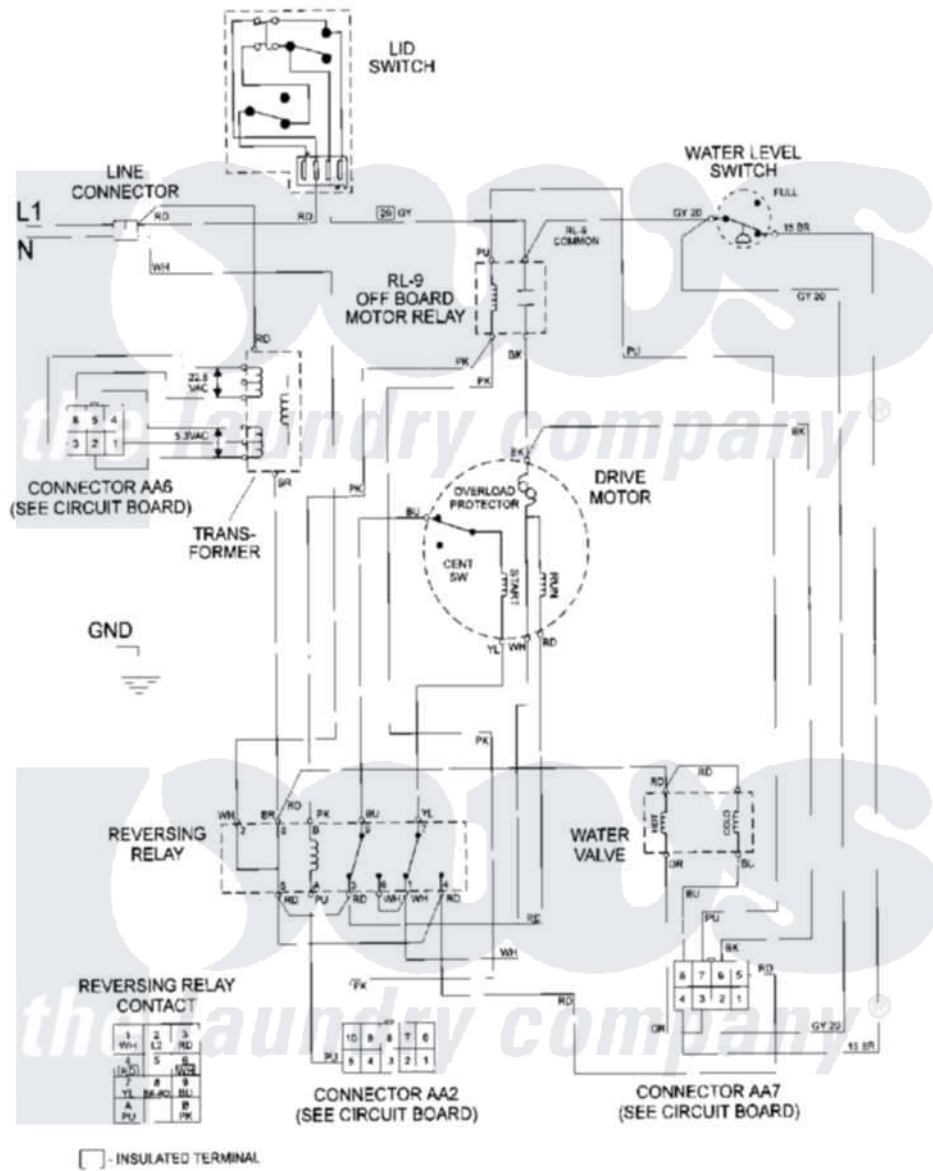

Maytag MAT12PDBAQ 09 - WIRING INFO (MATPDBAQ)

Maytag Residential Maytag MAT12PDBAQ Washer Parts Diagram 09 - WIRING INFO (MATPDBAQ)
 Click on the part number to view part

Item	Original Part Number	Replaced By	Status	Part Description
001	NLA		Not Available	WIRING INFORMATION