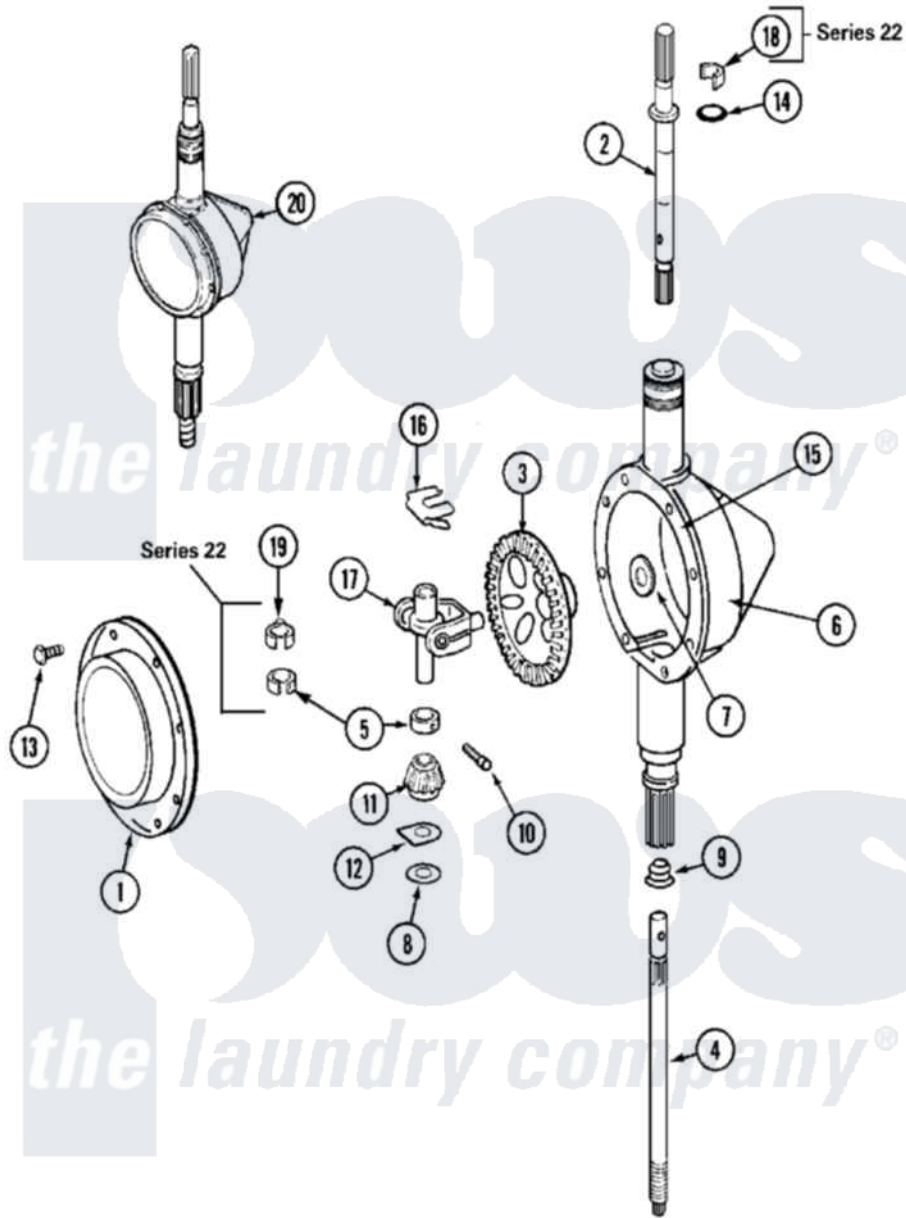

Maytag MAT12PDBBL 06 - TRANSMISSION

Maytag [Residential Maytag MAT12PDBBL Washer Parts](#) Parts Diagram 06 - TRANSMISSION
 Click on the part number to view part

Item	Original Part Number	Replaced By	Status	Part Description
001	206628			Cover, Transmission
002	207153	6-2097820		Kit- Shaft
"	22002415	6-2168983		Shaft- Agi
003	206713	6-2067130		Gear- Beve
004	22002343	6-2300060		Shaft- Cen
"	NLA		Not Available	SHAFT, CENTER
005	215415		Not Available	COLLAR, LOWER
"	22002353			Collar, Center Shaft
006	206625	6-2097790		Transmison
"	22002537			Housing, Transmission
"	Y056080	6-0560800		Oil
007	215394			Washer, Bevel Gear
008	211483	6-2114830		Washer- SP
009	206602	207843		Lip Seal Repair Kit
010	W10124350		Not Available	NOT REQUIRED PART OR SEE NOTE
"	Y206629			Pin, Collar

011	215401	W10221114	Pinion
012	215395		Plate, Clutch
013	215417	Not Available	SCREW, TRANSMISSION COVER
014	210690		Seal, Rubber
"	22002417		O-Ring Agitator Shaft
015	Y058700	675652	Adhesive
016	215581		Spring, Agitator Shaft
"	W10124350	Not Available	NOT REQUIRED PART OR SEE NOTE
017	206685	6-2066850	Yoke
018	206708	6-2097790	Transmison
"	22002340		Collar, Agitator Shaft
019	22002340		Collar, Agitator Shaft
020	22002127	6-2097790	Transmison