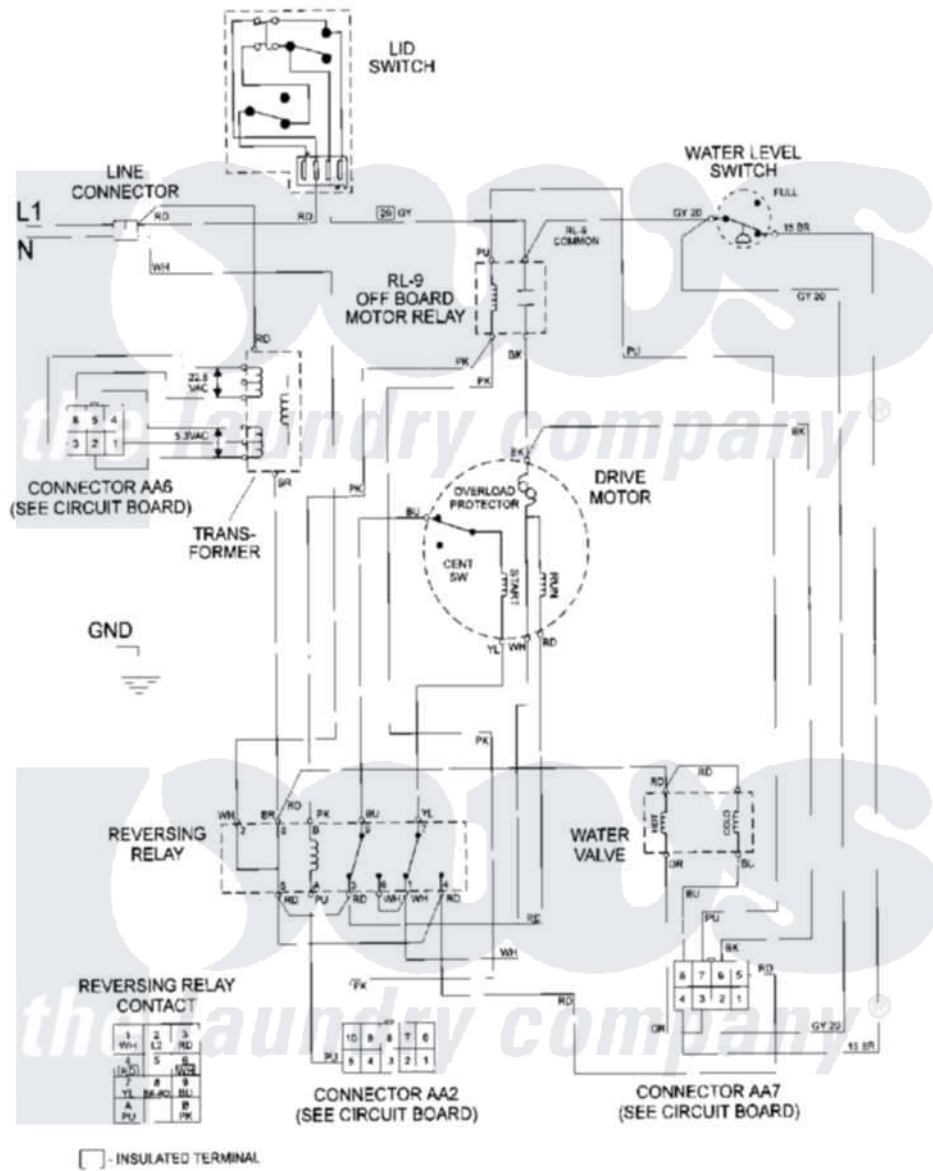

Maytag MAT12PDBBL 09 - WIRING INFORMATION

Maytag [Residential Maytag MAT12PDBBL Washer Parts](#) Parts Diagram 09 - WIRING INFORMATION
 Click on the part number to view part

Item	Original Part Number	Replaced By	Status	Part Description
001	NLA		Not Available	WIRING INFORMATION