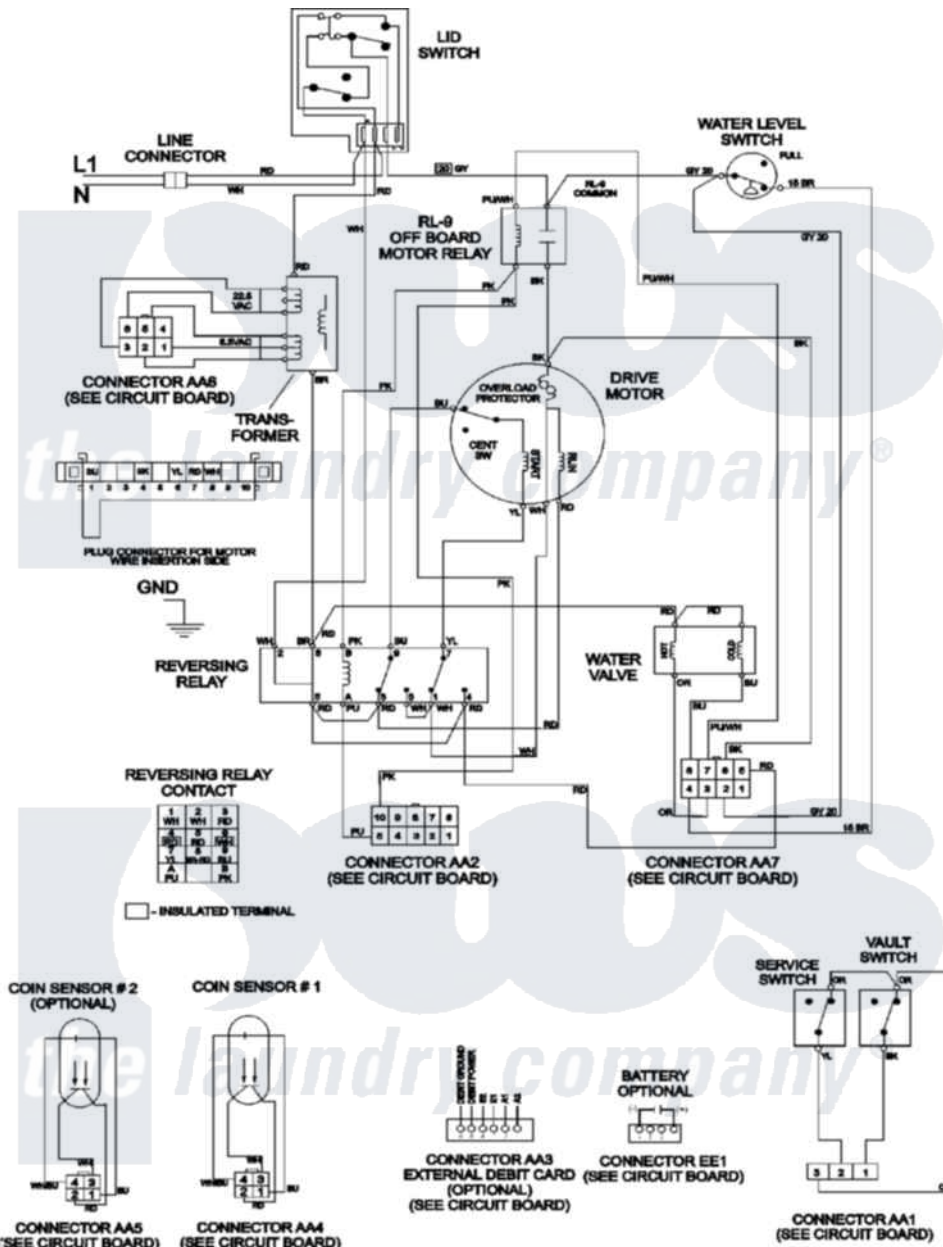

Maytag MAT12PDDAQ 10 - WIRING INFORMATION (SERIES 11)

Maytag Residential Maytag MAT12PDDAQ Washer Parts Diagram 10 - WIRING INFORMATION (SERIES 11)

[Click on the part number to view part](#)

| Item | Original Part Number | Replaced By | Status | Part Description |
|------|----------------------|-------------|---------------|--------------------|
| 001 | NLA | | Not Available | WIRING INFORMATION |