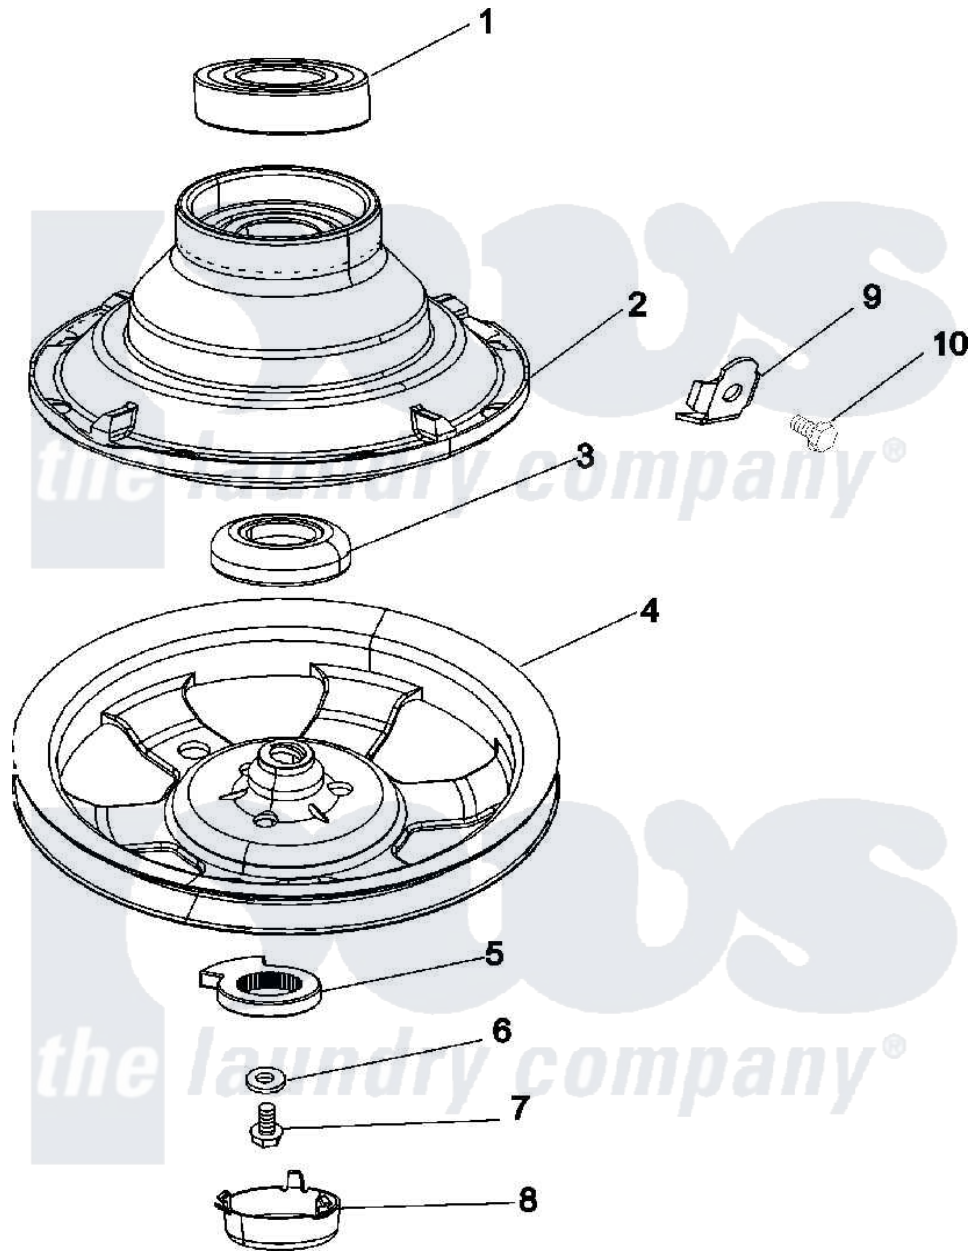

Maytag MAT12PDDAW 08 - CLUTCH & BRAKE

Maytag Residential Maytag MAT12PDDAW Washer Parts Parts Diagram 08 - CLUTCH & BRAKE
 Click on the part number to view part

Item	Original Part Number	Replaced By	Status	Part Description
001	Y200720	22003441		Bearing, Rear
002	201190	6-2011900		Brake Asse
003	200835			Bearing, Brake Rotor
004	22002429	6-2301530		Pulley
005	211089			Lug, Stop Pulley
006	211090	22003555		Washer, Stop Lug
007	211375	681582		Screw
008	22002428			Cover, Dust
009	213325			Clip, Retaining
010	213326			Bolt, Sems Retaining Clip