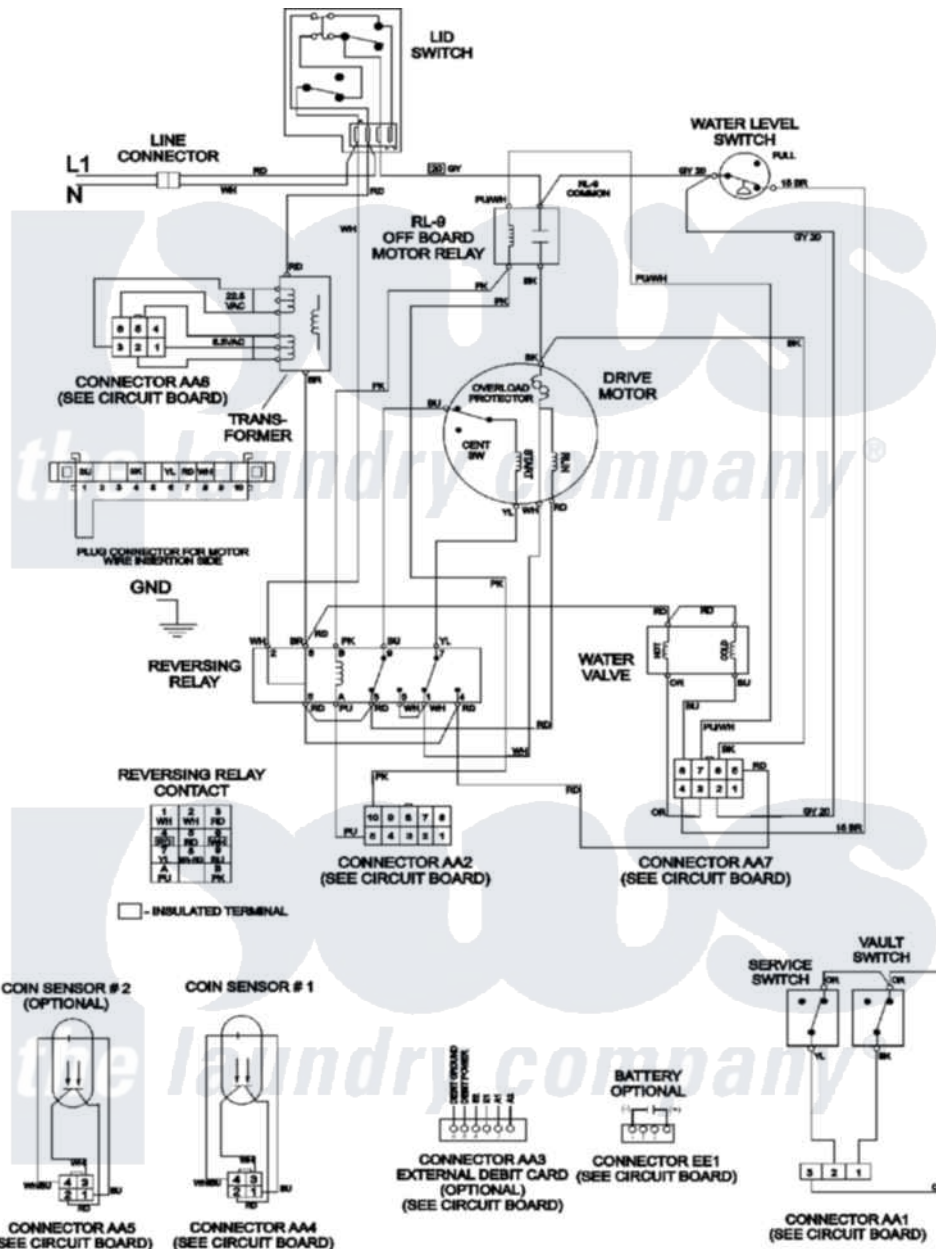

Maytag MAT12PDDAW 10 - WIRING INFORMATION (SERIES 11)

Maytag Residential Maytag MAT12PDDAW Washer Parts Diagram 10 - WIRING INFORMATION (SERIES 11)

[Click on the part number to view part](#)

Item	Original Part Number	Replaced By	Status	Part Description
001	NLA		Not Available	WIRING INFORMATION