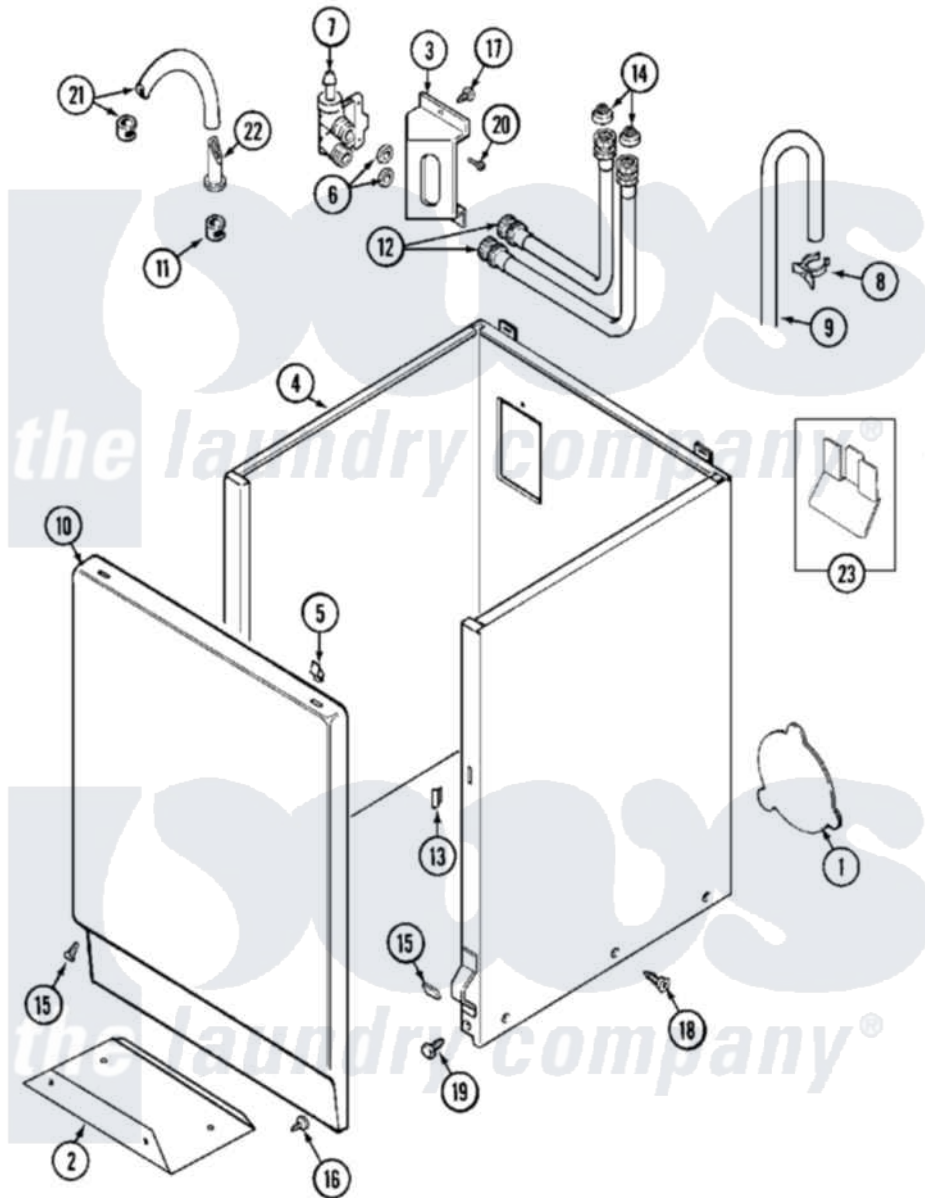

# Maytag MAT12PDBBW 04 - CABINET

Maytag [Residential Maytag MAT12PDBBW Washer Parts](#) Parts Diagram 04 - CABINET  
 Click on the part number to view part

Item	Original Part Number	Replaced By	Status	Part Description
001	211294	<a href="#">90767</a>		Screw, 8A X 3/8 HeX Washer Head Tapping
"	<a href="#">22002924</a>			Plate, Access
"	NLA		Not Available	PLATE, ACCESS
002	<a href="#">213846</a>			Guard, Belt
003	<a href="#">22002361</a>			Bracket, Water Valve
"	22003217	<a href="#">3370225</a>		Screw
004	<a href="#">22001972</a>			Clip, Cabinet
"	<a href="#">22001995</a>			Screw Note: Screw, Tumbler Front And Shroud
"	<a href="#">22002381</a>			V-Bracket
"	<a href="#">22002382</a>			Fastener, V-Bracket
"	22002657		Not Available	CABINET ASSEMBLY (BSQ)
"	22004424		Not Available	CABINET BSQ ASPACK
"	NLA		Not Available	CABINET (WHT)
005	<a href="#">22001650</a>			Fastener, Spring
006	<a href="#">Y013783</a>			Washer, Inlet Hose