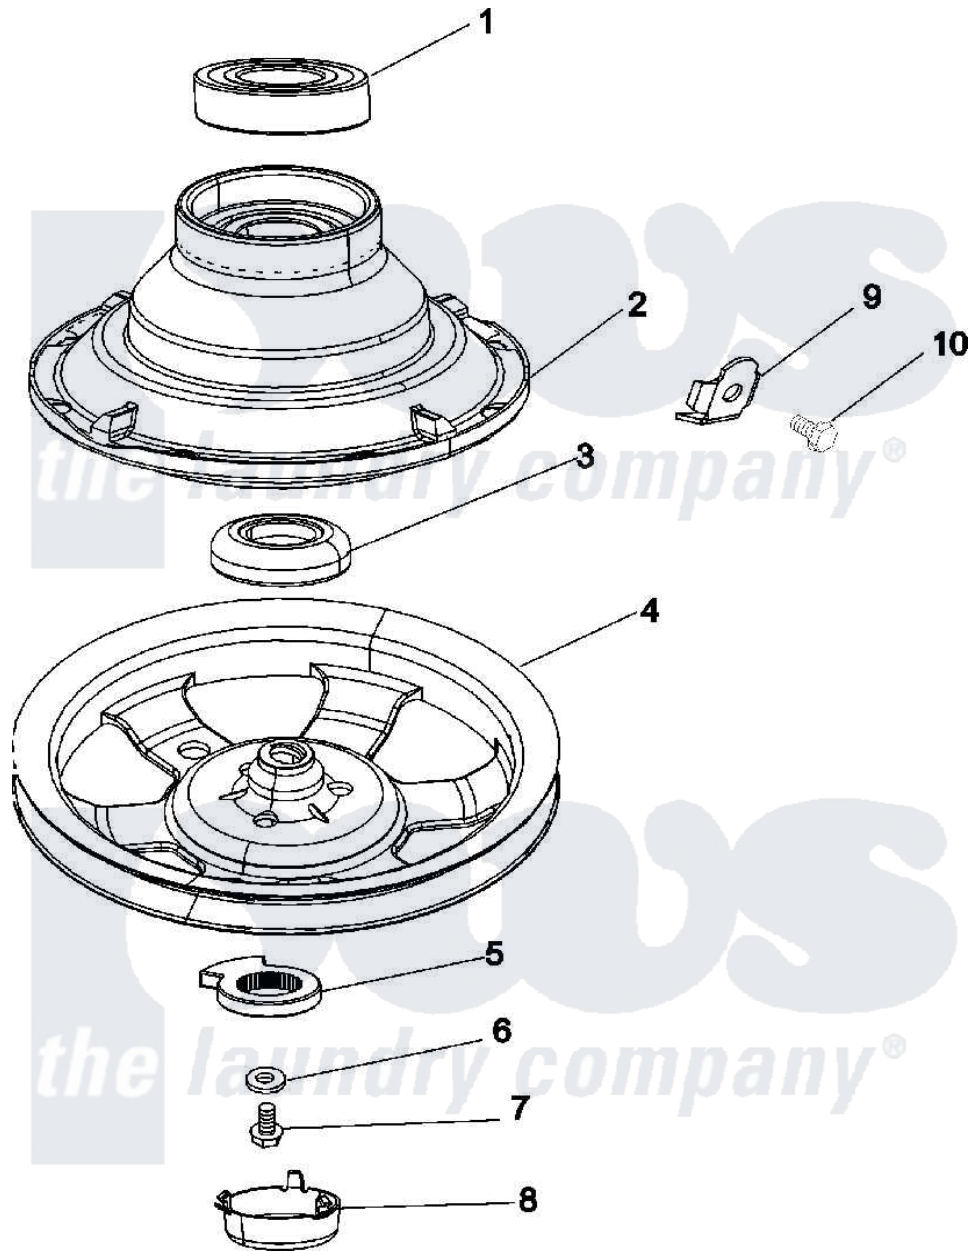

# Maytag MAT12PDDBW 08 - CLUTCH & BRAKE

Maytag Residential Maytag MAT12PDDBW Washer Parts Parts Diagram 08 - CLUTCH & BRAKE  
 Click on the part number to view part

Item	Original Part Number	Replaced By	Status	Part Description
001	Y200720	<a href="#">22003441</a>		Bearing, Rear
002	201190	<a href="#">6-2011900</a>		Brake Asse
003	<a href="#">200835</a>			Bearing, Brake Rotor
004	22002429	<a href="#">6-2301530</a>		Pulley
005	<a href="#">211089</a>			Lug, Stop Pulley
006	211090	<a href="#">22003555</a>		Washer, Stop Lug
007	211375	<a href="#">681582</a>		Screw
008	<a href="#">22002428</a>			Cover, Dust
009	<a href="#">213325</a>			Clip, Retaining
010	<a href="#">213326</a>			Bolt, Sems Retaining Clip