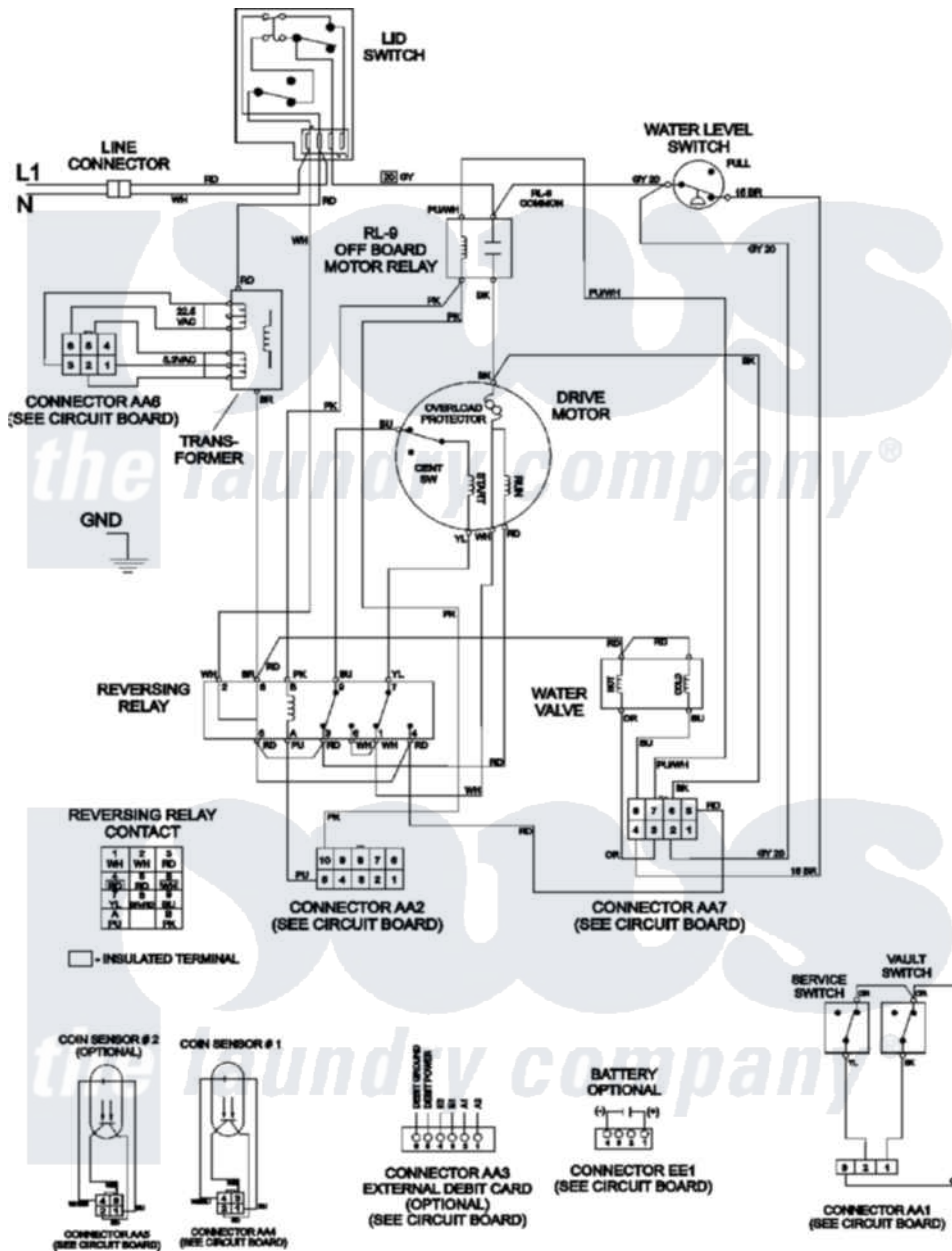

Maytag MAT12PDBW 09 - WIRING INFORMATION

Maytag Residential Maytag MAT12PDBW Washer Parts Parts Diagram 09 - WIRING INFORMATION
 Click on the part number to view part

Item	Original Part Number	Replaced By	Status	Part Description
001	NLA		Not Available	WIRING INFORMATION