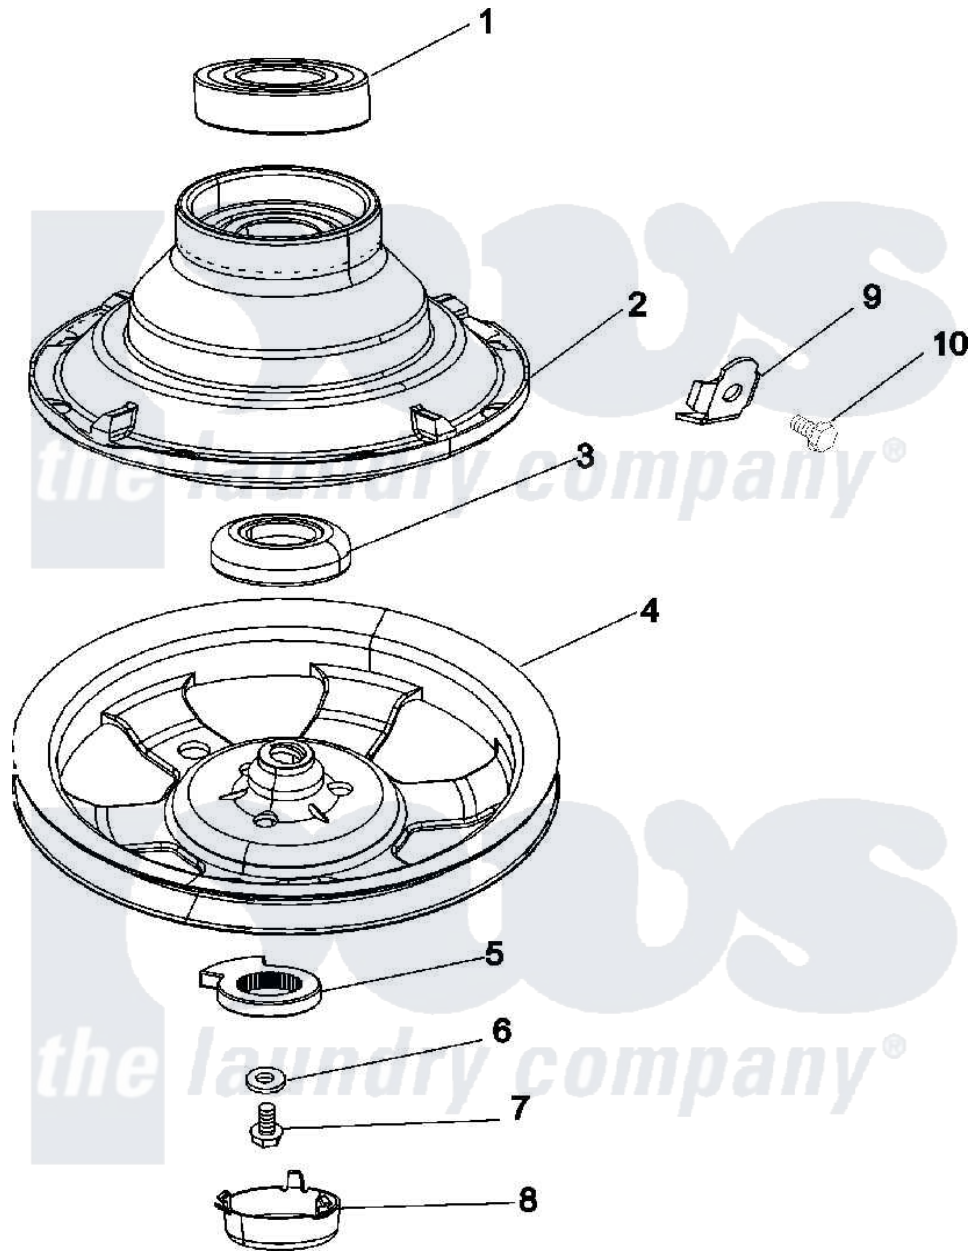

Maytag MAT12PDLAQ 08 - CLUTCH & BRAKE

Maytag [Residential Maytag MAT12PDLAQ Washer Parts](#) Parts Diagram 08 - CLUTCH & BRAKE
 Click on the part number to view part

Item	Original Part Number	Replaced By	Status	Part Description
001	Y200720	22003441		Bearing, Rear
002	201190	6-2011900		Brake Asse
003	200835			Bearing, Brake Rotor
004	22002429	6-2301530		Pulley
005	211089			Lug, Stop Pulley
006	211090	22003555		Washer, Stop Lug
007	211375	681582		Screw
008	22002428			Cover, Dust
009	213325			Clip, Retaining
010	213326			Bolt, Sems Retaining Clip