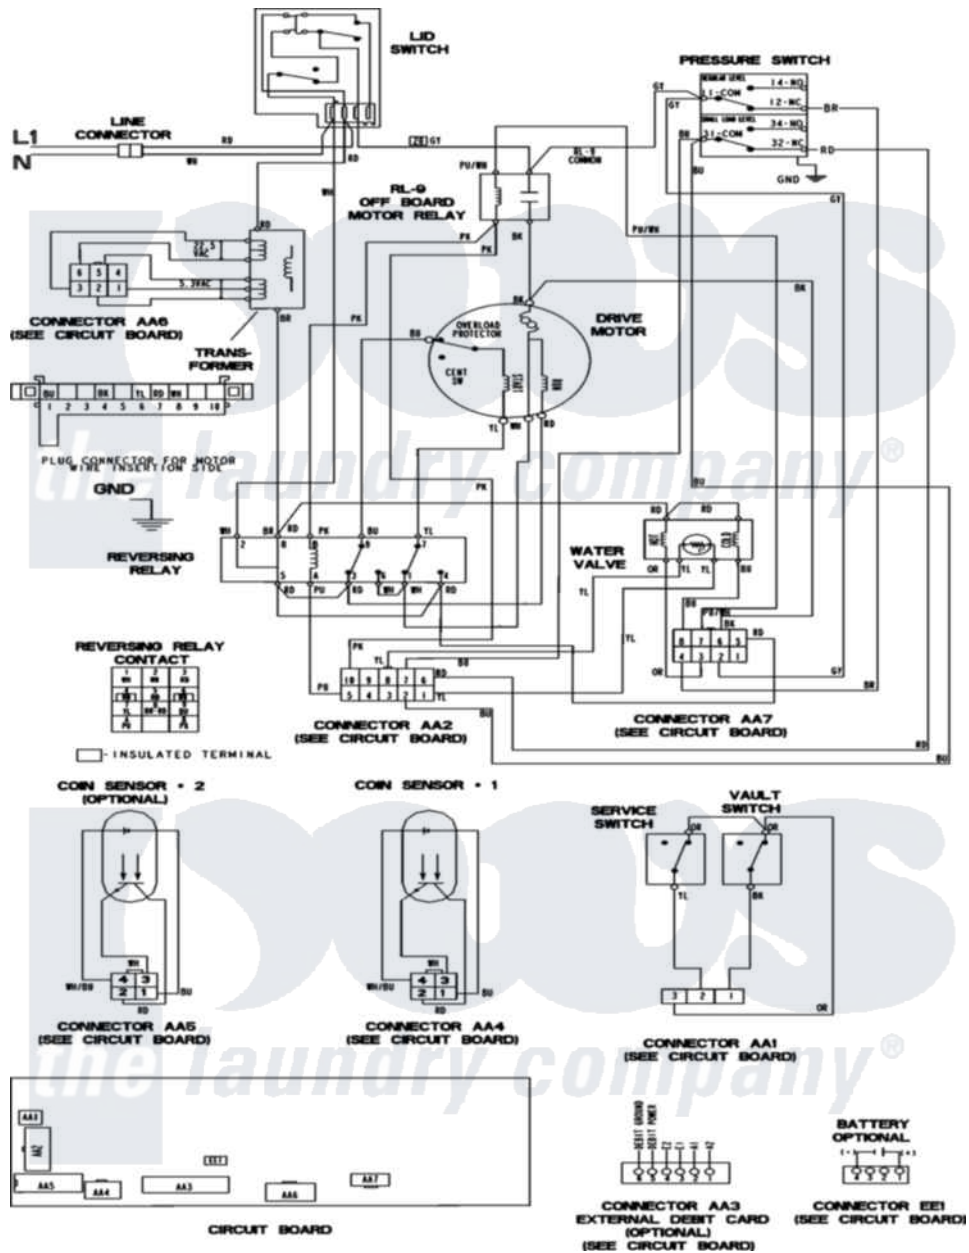

Maytag MAT12PDLAQ 10 - WIRING INFORMATION

Maytag [Residential Maytag MAT12PDLAQ Washer Parts](#) Parts Diagram 10 - WIRING INFORMATION
 Click on the part number to view part

Item	Original Part Number	Replaced By	Status	Part Description
001	NLA		Not Available	WIRING INFORMATION