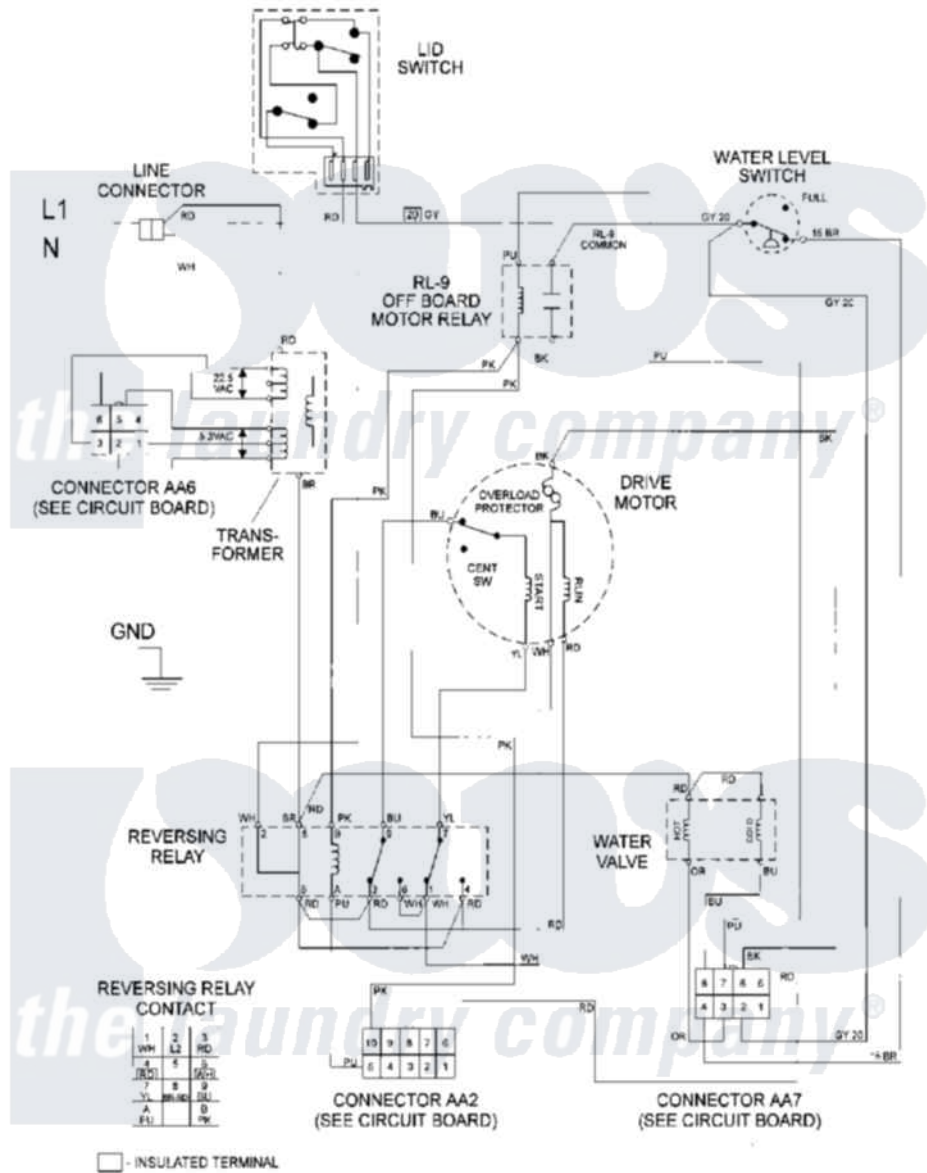

Maytag MAT12PRBAW 08 - WIRING INFORMATION

Maytag [Residential Maytag MAT12PRBAW Washer Parts](#) Parts Diagram 08 - WIRING INFORMATION
 Click on the part number to view part

Item	Original Part Number	Replaced By	Status	Part Description
001	NLA		Not Available	WIRING INFORMATION