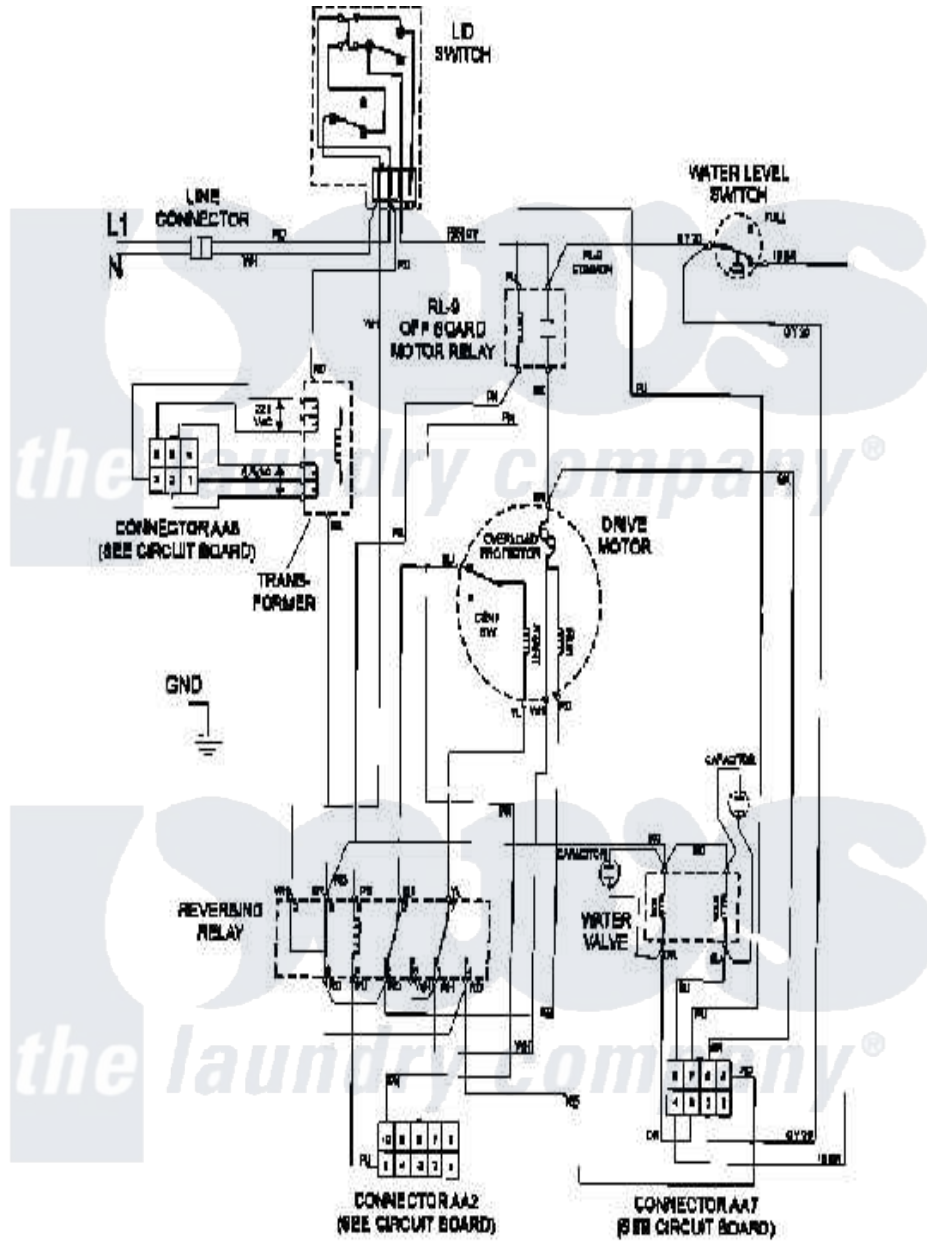

# Maytag MAT12PSBAW 09 - WIRING INFORMATION

Maytag [Residential Maytag MAT12PSBAW Washer Parts](#) Parts Diagram 09 - WIRING INFORMATION  
 Click on the part number to view part

Item	Original Part Number	Replaced By	Status	Part Description
001	NLA		Not Available	WIRING INFORMATION